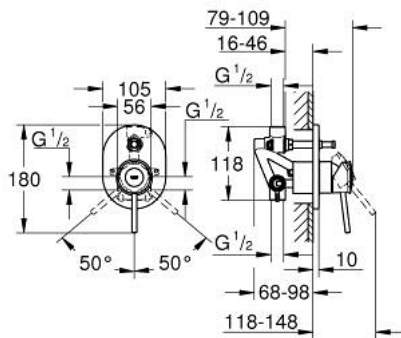

29 047 000 BAUCLASSIC SINGLE-LEVER BATH MIXER

PRODUCT DESCRIPTION

- Colour: chrome
- concealed installation with 37048000
- set for final installation
- concealed body (32 963 001)
- GROHE Long-Life 46 mm ceramic cartridge
- GROHE Long-Life finish
- adjustable flow rate limiter
- automatic diverter: bath/shower
- escutcheon- and shaft-sealing

29 047 000 BAUCLASSIC SINGLE-LEVER BATH MIXER

SPARE PARTS, December 2009 – now

- 1: Lever (Spare part-nr. 46762000)
- 2: Escutcheon (Spare part-nr. 46772000)
- 3: Cap (Spare part-nr. 09038000)
- 4: Cartridge (Spare part-nr. 46048000)
- 5: Diverter (Spare part-nr. 46737000)
- 6: Temperature limiter (Spare part-nr. 46308000)*
- 7: Extension set (Spare part-nr. 46191000)*
- 8: Extension set (Spare part-nr. 46343000)*