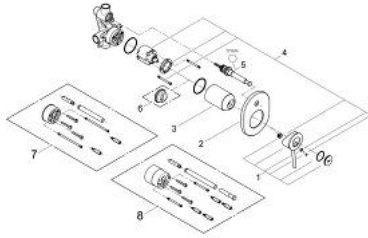

29 047 000 BAUCLASSIC SINGLE-LEVER BATH MIXER

PRODUCT DESCRIPTION

- Colour: chrome
- concealed installation with 37048000
- set for final installation
- concealed body (32 963 001)
- GROHE Long-Life 46 mm ceramic cartridge
- GROHE Long-Life finish
- adjustable flow rate limiter
- automatic diverter: bath/shower
- escutcheon- and shaft-sealing

29 047 000 BAUCLASSIC SINGLE-LEVER BATH MIXER

SPARE PARTS, December 2009 – now

- 1: Lever (Spare part-nr. 46762000)
- 2: Escutcheon (Spare part-nr. 46772000)
- 3: Cap (Spare part-nr. 09038000)
- 4: Cartridge (Spare part-nr. 46048000)
- 5: Diverter (Spare part-nr. 46737000)
- 6: Temperature limiter (Spare part-nr. 46308000)*
- 7: Extension set (Spare part-nr. 46191000)*
- 8: Extension set (Spare part-nr. 46343000)*