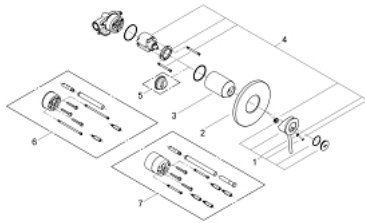

## 29 048 000 BAUCLASSIC SINGLE-LEVER SHOWER MIXER

### PRODUCT DESCRIPTION

- Colour: chrome
- concealed installation with 37048000
- set for final installation
- concealed body (32 962 001)
- GROHE Long-Life 46 mm ceramic cartridge
- GROHE Long-Life finish
- adjustable flow rate limiter
- escutcheon- and shaft-sealing

### SPARE PARTS, December 2009 – now

- 1: Lever (Spare part-nr. 46762000)
- 2: Escutcheon (Spare part-nr. 46773000)
- 3: Cap (Spare part-nr. 09038000)
- 4: Cartridge (Spare part-nr. 46048000)
- 5: Temperature limiter (Spare part-nr. 46308000)\*
- 6: Extension set (Spare part-nr. 46191000)\*
- 7: Extension set (Spare part-nr. 46343000)\*