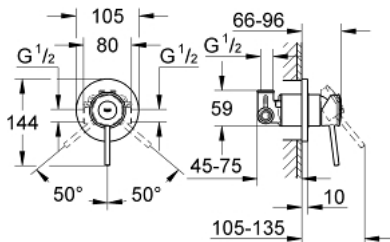

## 29 048 000 BAUCLASSIC SINGLE-LEVER SHOWER MIXER

### PRODUCT DESCRIPTION

- Colour: chrome
- concealed installation with 37048000
- set for final installation
- concealed body (32 962 001)
- GROHE Long-Life 46 mm ceramic cartridge
- GROHE Long-Life finish
- adjustable flow rate limiter
- escutcheon- and shaft-sealing

### SPARE PARTS, December 2009 – now

- 1: Lever (Spare part-nr. 46762000)
- 2: Escutcheon (Spare part-nr. 46773000)
- 3: Cap (Spare part-nr. 09038000)
- 4: Cartridge (Spare part-nr. 46048000)
- 5: Temperature limiter (Spare part-nr. 46308000)\*
- 6: Extension set (Spare part-nr. 46191000)\*
- 7: Extension set (Spare part-nr. 46343000)\*