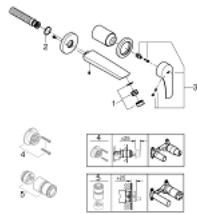

### PRODUCT DESCRIPTION

- wall mounted
- without concealed body

- final installation for

- 23 571

- metal rosette
- **GROHE StarLight** chrome finish
- **GROHE EcoJoy** mousseur 5.7 l/min
- **GROHE AquaGuide** adjustable mousseur
- centre distance 110 mm
- projection 171 mm

29 337 003 **EUROSMART 2-HOLE BASIN MIXER**  
**S-SIZE**

**SPARE PARTS**

1: Flow straightener (Order-nr. 46837000)

2: Sealing washer (Order-nr. 0128200M)

3: lever (Order-nr. 48542000)

4: Extension (Order-nr. 46627000)\*