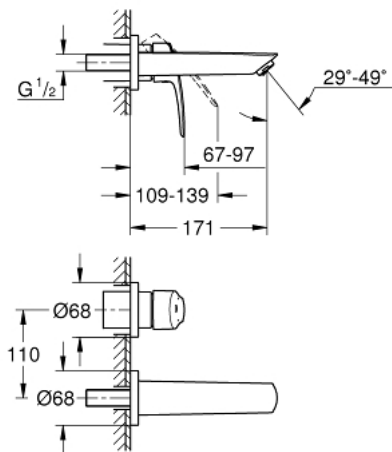

## 29 337 003 EUROSMART 2-HOLE BASIN MIXER S-SIZE

### PRODUCT DESCRIPTION

- wall mounted
- without concealed body

- final installation for

- 23 571

- metal rosette
- **GROHE StarLight** chrome finish
- **GROHE EcoJoy** mousseur 5.7 l/min
- **GROHE AquaGuide** adjustable mousseur
- centre distance 110 mm
- projection 171 mm

29 337 003 **EUROSMART 2-HOLE BASIN MIXER**  
**S-SIZE**

**SPARE PARTS**

1: Flow straightener (Order-nr. 46837000)

2: Sealing washer (Order-nr. 0128200M)

3: lever (Order-nr. 48542000)

4: Extension (Order-nr. 46627000)\*