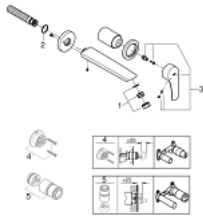

## 29 338 003 EUROSMART 2-HOLE BASIN MIXER M-SIZE

### PRODUCT DESCRIPTION

- Colour: chrome
- wall mounted
- without concealed body
- final installation for

- 23 571
- metal rosette
- GROHE Long-Life finish
- GROHE Water Saving mousseur 5.7 l/min
- GROHE AquaGuide adjustable mousseur
- centre distance 110 mm
- projection 211 mm

29 338 003 **EUROSMART 2-HOLE BASIN MIXER**  
**M-SIZE**

**SPARE PARTS**, July 2019 – now

- 1: Flow straightener (Spare part-nr. 46837000)
- 2: Sealing washer (Spare part-nr. 0128200M)
- 3: lever (Spare part-nr. 48542000)
- 4: Extension (Spare part-nr. 46627000)\*
- 5: Extension (Spare part-nr. 46943000)\*