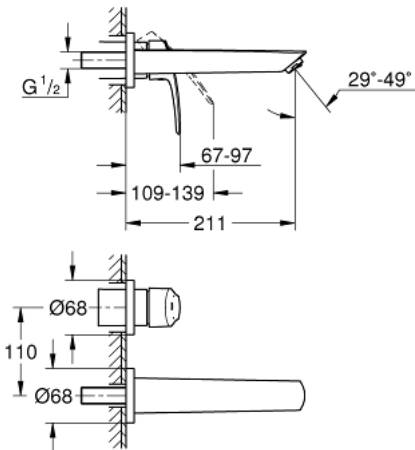

## 29 338 003 EUROSMART 2-HOLE BASIN MIXER M-SIZE

### PRODUCT DESCRIPTION

- Colour: chrome
- wall mounted
- without concealed body
- final installation for

- 23 571
- metal rosette
- GROHE Long-Life finish
- GROHE Water Saving mousseur 5.7 l/min
- GROHE AquaGuide adjustable mousseur
- centre distance 110 mm
- projection 211 mm

29 338 003 **EUROSMART 2-HOLE BASIN MIXER**  
**M-SIZE**

**SPARE PARTS**, July 2019 – now

- 1: Flow straightener (Spare part-nr. 46837000)
- 2: Sealing washer (Spare part-nr. 0128200M)
- 3: lever (Spare part-nr. 48542000)
- 4: Extension (Spare part-nr. 46627000)\*
- 5: Extension (Spare part-nr. 46943000)\*