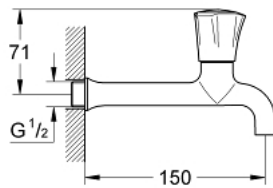

30 064 001 **COSTA BIBTAP 1/2"**

PRODUCT DESCRIPTION

- metal handle
- wall mounted
- marking: blue
- **GROHE StarLight** chrome finish
- Longlife headpart
- laminar flow straightener

30 064 001 **COSTA BIBTAP 1/2"**

SPARE PARTS

1: Handle (Order-nr. 45994000)

1.1: Snap insert (Order-nr. 0538600M)

2: Headpart 1/2" (Order-nr. 07146000)

2.1: Sealing washer $\varnothing 6 \times \varnothing 2$ (Order-nr. 0128300M)

2.2: O-ring $\varnothing 18,2 \times \varnothing 1,7$ (Order-nr. 0392400M)

2.3: Seal (Order-nr. 0529100M)

3: Flow straightener (Order-nr. 0234500M)

4: Screw for Costa/Avina products (Order-nr. 48013000)*

* Optional accessories