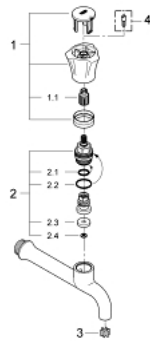

30 064 001 **COSTA BIBTAP 1/2"**

PRODUCT DESCRIPTION

- metal handle
- wall mounted
- marking: blue
- **GROHE StarLight** chrome finish
- Longlife headpart
- laminar flow straightener

30 064 001 **COSTA BIBTAP 1/2"**

SPARE PARTS

1: Handle (Order-nr. 45994000)

1.1: Snap insert (Order-nr. 0538600M)

2: Headpart 1/2" (Order-nr. 07146000)

2.1: Sealing washer $\varnothing 6 \times \varnothing 2$ (Order-nr. 0128300M)

2.2: O-ring $\varnothing 18,2 \times \varnothing 1,7$ (Order-nr. 0392400M)

2.3: Seal (Order-nr. 0529100M)

3: Flow straightener (Order-nr. 0234500M)

4: Screw for Costa/Avina products (Order-nr. 48013000)*

* Optional accessories