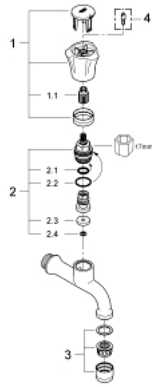

30 098 001 **COSTA L BIBTAP 1/2"**

PRODUCT DESCRIPTION

- wall mounted
- metal handle
- heat insulated
- marking: blue
- **GROHE StarLight** finish
- Longlife headparts

30 098 001 **COSTA L BIBTAP 1/2"**

SPARE PARTS

1: Handle (Order-nr. 45994000)

1.1: Snap insert (Order-nr. 0538600M)

2: Headpart 1/2" (Order-nr. 07146000)

2.1: Sealing washer $\varnothing 6 \times \varnothing 2$ (Order-nr. 0128300M)

2.2: O-ring $\varnothing 18,2 \times \varnothing 1,7$ (Order-nr. 0392400M)

2.3: Seal (Order-nr. 0529100M)

3: Mousseur (Order-nr. 13928000)

4: Screw for Costa/Avina products (Order-nr. 48013000)*

* Optional accessories