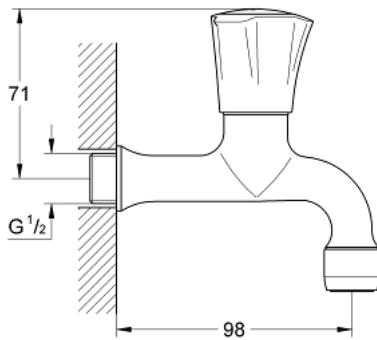

30 098 001 **COSTA L BIBTAP 1/2"**

PRODUCT DESCRIPTION

- wall mounted
- metal handle
- heat insulated
- marking: blue
- **GROHE StarLight** finish
- Longlife headparts

30 098 001 **COSTA L BIBTAP 1/2"**

SPARE PARTS

1: Handle (Order-nr. 45994000)

1.1: Snap insert (Order-nr. 0538600M)

2: Headpart 1/2" (Order-nr. 07146000)

2.1: Sealing washer $\varnothing 6 \times \varnothing 2$ (Order-nr. 0128300M)

2.2: O-ring $\varnothing 18,2 \times \varnothing 1,7$ (Order-nr. 0392400M)

2.3: Seal (Order-nr. 0529100M)

3: Mousseur (Order-nr. 13928000)

4: Screw for Costa/Avina products (Order-nr. 48013000)*

* Optional accessories