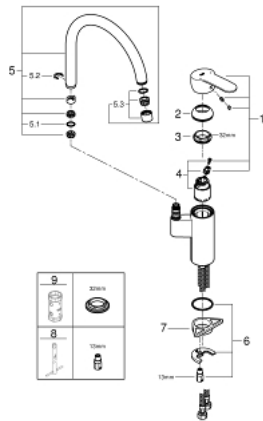

## 30 221 002 EUROSTYLE COSMOPOLITAN SINGLE-LEVER SINK MIXER 1/2"

### PRODUCT DESCRIPTION

- high spout
- GROHE StarLight finish
- GROHE SilkMove 35 mm ceramic cartridge
- adjustable flow rate limiter
- swivel tubular spout
- adjustable swivel area 0° / 150° / 360°
- flexible connection hoses
- rapid installation system

### SPARE PARTS

- 1: Lever (Order-nr. 46726000)
  - 2: Cap (Order-nr. 46492000)
  - 3: Screw ring (Order-nr. 46815000)
  - 4: Cartridge (Order-nr. 46374000)
  - 5: Outlet (Order-nr. 13372000)
  - 5.1: Sealing washer Ø13,5 x Ø2,75 (Order-nr. 0128500M)
  - 5.2: Safety ring (Order-nr. 4826600M)
  - 5.3: Mousseur (Order-nr. 06574000)
  - 6: Shank mounting kit (Order-nr. 46249000)
  - 7: Support plate (Order-nr. 05334000)
  - 8: Mounting wrench (Order-nr. 19017000)\*
  - 9: Socket Spanner (Order-nr. 19332000)\*
- \* Optional accessories