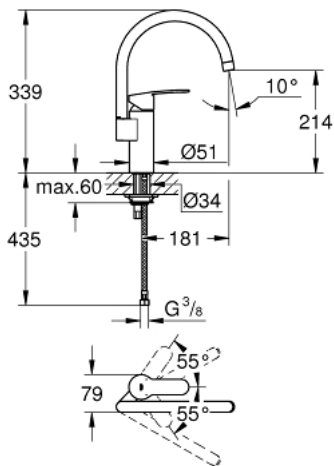

## 30 221 002 EUROSTYLE COSMOPOLITAN SINGLE-LEVER SINK MIXER 1/2"

### PRODUCT DESCRIPTION

- high spout
- GROHE StarLight finish
- GROHE SilkMove 35 mm ceramic cartridge
- adjustable flow rate limiter
- swivel tubular spout
- adjustable swivel area 0° / 150° / 360°
- flexible connection hoses
- rapid installation system

### SPARE PARTS

- 1: Lever (Order-nr. 46726000)
  - 2: Cap (Order-nr. 46492000)
  - 3: Screw ring (Order-nr. 46815000)
  - 4: Cartridge (Order-nr. 46374000)
  - 5: Outlet (Order-nr. 13372000)
  - 5.1: Sealing washer Ø13,5 x Ø2,75 (Order-nr. 0128500M)
  - 5.2: Safety ring (Order-nr. 4826600M)
  - 5.3: Mousseur (Order-nr. 06574000)
  - 6: Shank mounting kit (Order-nr. 46249000)
  - 7: Support plate (Order-nr. 05334000)
  - 8: Mounting wrench (Order-nr. 19017000)\*
  - 9: Socket Spanner (Order-nr. 19332000)\*
- \* Optional accessories