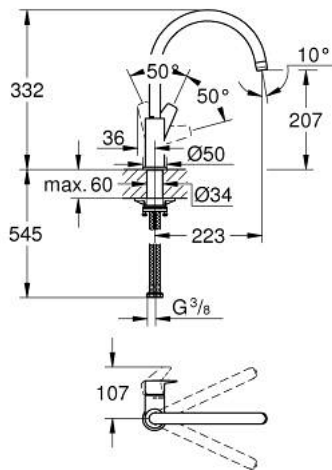

31 367 001 BAUEDGE SINGLE-LEVER SINK MIXER 1/2"

PRODUCT DESCRIPTION

- Colour: chrome
- high spout
- GROHE Long-Life finish
- GROHE Long-Life 28 mm ceramic cartridge
- Lead and Nickel Free Inner Water Ways
- swivel tubular spout
- swivel area 360°
- flexible connection hoses
- metal fixation set
- maximum flow rate (at 3 bar): 11.5 l/min

31 367 001 BAUEDGE SINGLE-LEVER SINK MIXER 1/2"

SPARE PARTS, April 2020 – now

1: Cartridge (Spare part-nr. 46963000)

2: Mousseur (Spare part-nr. 13967000)

3: Mounting set (Spare part-nr. 48477000)

4: Shank fastening assembly (Spare part-nr. 48384000)*