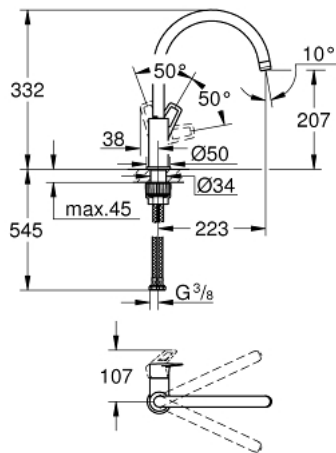

31 368 001 BAULOOP SINGLE-LEVER SINK MIXER 1/2"

PRODUCT DESCRIPTION

- high spout
- GROHE StarLight chrome finish
- GROHE Longlife 28 mm ceramic cartridge
- GROHE Zero isolated inner water ways - lead and nickel free within the faucet
- swivel tubular spout
- swivel area 360°
- flexible connection hoses
- GROHE FastFixation Plus installation system
- for installation on a 60 mm worktop fixation set 48 384 000 is needed

31 368 001 BAULOOK SINGLE-LEVER SINK MIXER 1/2"

SPARE PARTS

- 1: Cartridge (Order-nr. 46963000)
- 2: Mousseur (Order-nr. 13967000)
- 3: Mounting set (Order-nr. 48477000)
- 4: Shank fastening assembly (Order-nr. 48384000)*