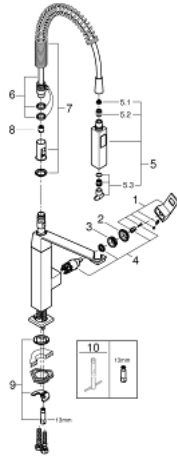

31 395 000 EUROCUBE SINGLE-LEVER SINK MIXER 1/2"

PRODUCT DESCRIPTION

- GROHE StarLight finish
- GROHE SilkMove 28 mm ceramic cartridge
- professional spray
- diverter: mousseur/spray jet
- automatic return to laminar spray
- swivel spout
- swivel area 140°
- 360° maneuverable spring arm
- protected against backflow
- flexible connection hoses
- rapid installation system

31 395 000 EUROCUBE SINGLE-LEVER SINK MIXER 1/2"

SPARE PARTS

- 1: Lever (Order-nr. 46788000)
 - 2: Cap (Order-nr. 46581000)
 - 3: Fitting ring (Order-nr. 07419000)
 - 4: Cartridge (Order-nr. 46580000)
 - 5: Hand shower (Order-nr. 46924000)
 - 5.1: Dirt strainer (Order-nr. 0676800M)
 - 5.2: Non-return valve (Order-nr. 08565000)
 - 5.3: Mousseur set (Order-nr. 13937000)
 - 6: Shower hose (Order-nr. 46871000)
 - 7: Spring (Order-nr. 46873SD0)
 - 8: Non-return valve (Order-nr. 08567000)
 - 9: Shank mounting kit (Order-nr. 46671000)
 - 10: Mounting wrench (Order-nr. 19017000)*
- * Optional accessories