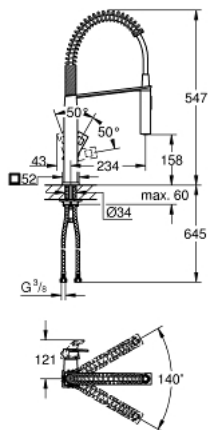

31 395 000 EUROCUBE SINGLE-LEVER SINK MIXER 1/2"

PRODUCT DESCRIPTION

- GROHE StarLight finish
- GROHE SilkMove 28 mm ceramic cartridge
- professional spray
- diverter: mousseur/spray jet
- automatic return to laminar spray
- swivel spout
- swivel area 140°
- 360° maneuverable spring arm
- protected against backflow
- flexible connection hoses
- rapid installation system

31 395 000 EUROCUBE SINGLE-LEVER SINK MIXER 1/2"

SPARE PARTS

- 1: Lever (Order-nr. 46788000)
 - 2: Cap (Order-nr. 46581000)
 - 3: Fitting ring (Order-nr. 07419000)
 - 4: Cartridge (Order-nr. 46580000)
 - 5: Hand shower (Order-nr. 46924000)
 - 5.1: Dirt strainer (Order-nr. 0676800M)
 - 5.2: Non-return valve (Order-nr. 08565000)
 - 5.3: Mousseur set (Order-nr. 13937000)
 - 6: Shower hose (Order-nr. 46871000)
 - 7: Spring (Order-nr. 46873SD0)
 - 8: Non-return valve (Order-nr. 08567000)
 - 9: Shank mounting kit (Order-nr. 46671000)
 - 10: Mounting wrench (Order-nr. 19017000)*
- * Optional accessories