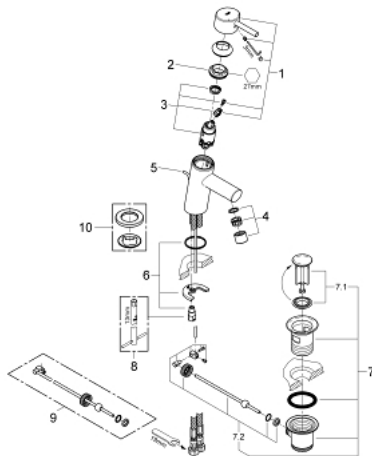

32 204 001 **CONCETTO SINGLE-LEVER BASIN MIXER 1/2"**
S-SIZE

PRODUCT DESCRIPTION

- **GROHE SilkMove** 28 mm ceramic cartridge
- with temperature limiter
- **GROHE StarLight** chrome finish
- **GROHE FastFixation** installation system
- mousseur
- pop-up waste set 1 1/4"
- flexible connection hoses
- noise classification 1 in accordance with DIN4109

32 204 001 **CONCETTO SINGLE-LEVER BASIN MIXER 1/2"**
S-SIZE

SPARE PARTS

- 1: Lever (Order-nr. 46753000)
- 2: Fitting ring (Order-nr. 46715000)
- 3: Cartridge (Order-nr. 46580000)
- 4: Mousseur (Order-nr. 06574000)
- 5: Pop-up rod (Order-nr. 46739000)
- 6: Shank mounting kit (Order-nr. 46249000)
- 7: Waste set 1 1/4" (Order-nr. 28910000)
- 7.1: Plug (Order-nr. 07182000)
- 7.2: Eccentric rod (Order-nr. 07052000)
- 8: Mounting wrench (Order-nr. 19017000)*
- 9: Eccentric rod (Order-nr. 07341000)*
- 10: Base plate (Order-nr. 48165000)*