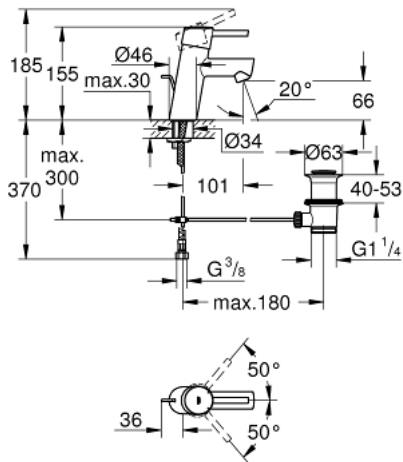

32 204 001 **CONCETTO SINGLE-LEVER BASIN MIXER 1/2"**
S-SIZE

PRODUCT DESCRIPTION

- **GROHE SilkMove** 28 mm ceramic cartridge
- with temperature limiter
- **GROHE StarLight** chrome finish
- **GROHE FastFixation** installation system
- mousseur
- pop-up waste set 1 1/4"
- flexible connection hoses
- noise classification 1 in accordance with DIN4109

32 204 001 **CONCETTO SINGLE-LEVER BASIN MIXER 1/2"**
S-SIZE

SPARE PARTS

- 1: Lever (Order-nr. 46753000)
- 2: Fitting ring (Order-nr. 46715000)
- 3: Cartridge (Order-nr. 46580000)
- 4: Mousseur (Order-nr. 06574000)
- 5: Pop-up rod (Order-nr. 46739000)
- 6: Shank mounting kit (Order-nr. 46249000)
- 7: Waste set 1 1/4" (Order-nr. 28910000)
- 7.1: Plug (Order-nr. 07182000)
- 7.2: Eccentric rod (Order-nr. 07052000)
- 8: Mounting wrench (Order-nr. 19017000)*
- 9: Eccentric rod (Order-nr. 07341000)*
- 10: Base plate (Order-nr. 48165000)*