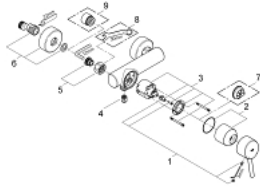

32 210 001 **CONCETTO SINGLE-LEVER SHOWER MIXER 1/2"**

PRODUCT DESCRIPTION

- wall mounted
- **GROHE SilkMove** 46 mm ceramic cartridge
- **GROHE StarLight** chrome finish
- adjustable flow rate limiter
- shower bottom outlet with integrated non return-valve
- S-unions
- protected against backflow

32 210 001 **CONCETTO SINGLE-LEVER SHOWER MIXER 1/2"**

SPARE PARTS

- 1: Lever (Order-nr. 46723000)
 - 2: Cap (Order-nr. 46578000)
 - 3: Cartridge (Order-nr. 46048000)
 - 4: Non-return valve (Order-nr. 08565000)
 - 5: Screw connection 1/2" (Order-nr. 45044000)
 - 6: S-union (Order-nr. 12662000)
 - 7: Temperature limiter (Order-nr. 46375000)*
 - 8: Special spanner (Order-nr. 19377000)*
 - 9: Extension 3/4", 20 mm (Order-nr. 0713000M)*
- * Optional accessories