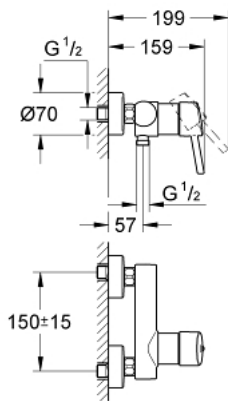

32 210 001 **CONCETTO SINGLE-LEVER SHOWER MIXER 1/2"**

PRODUCT DESCRIPTION

- wall mounted
- **GROHE SilkMove** 46 mm ceramic cartridge
- **GROHE StarLight** chrome finish
- adjustable flow rate limiter
- shower bottom outlet with integrated non return-valve
- S-unions
- protected against backflow

32 210 001 **CONCETTO SINGLE-LEVER SHOWER MIXER 1/2"**

SPARE PARTS

- 1: Lever (Order-nr. 46723000)
 - 2: Cap (Order-nr. 46578000)
 - 3: Cartridge (Order-nr. 46048000)
 - 4: Non-return valve (Order-nr. 08565000)
 - 5: Screw connection 1/2" (Order-nr. 45044000)
 - 6: S-union (Order-nr. 12662000)
 - 7: Temperature limiter (Order-nr. 46375000)*
 - 8: Special spanner (Order-nr. 19377000)*
 - 9: Extension 3/4", 20 mm (Order-nr. 0713000M)*
- * Optional accessories