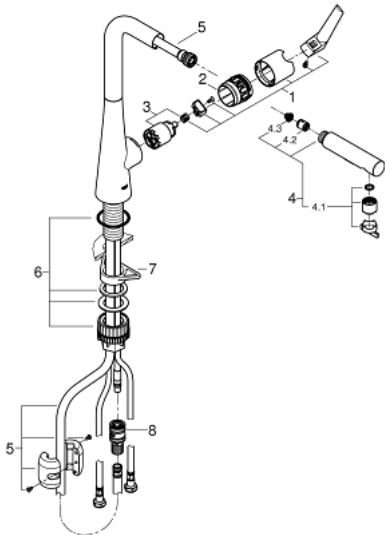

32 553 002 ZEDRA SINGLE-LEVER SINK MIXER 1/2"

PRODUCT DESCRIPTION

- GROHE StarLight chrome finish
- GROHE SilkMove 35 mm ceramic cartridge
- GROHE Magnetic Docking guarantees easy retraction and smooth docking
- pull-out dual spray
- diverter: laminar spray/SpeedClean shower jet
- automatic return to laminar spray
- adjustable flow rate limiter
- swivel tubular spout
- swivel area 360°
- protected against backflow
- flexible connection hoses
- GROHE FastFixation Plus installation system
- GROHE Zero isolated inner water ways - lead and nickel free within the faucet

32 553 002 **ZEDRA SINGLE-LEVER SINK MIXER 1/2"**

SPARE PARTS

- 1: Lever (Order-nr. 48476000)
- 2: Screw ring (Order-nr. 48517000)
- 3: Cartridge (Order-nr. 46374000)
- 4: Hand shower (Order-nr. 48474000)
- 4.1: Flow straightener (Order-nr. 48275000)
- 4.2: Non-return valve (Order-nr. 08565000)
- 4.3: Dirt strainer (Order-nr. 0676800M)
- 5: Shower hose (Order-nr. 48472000)
- 6: Mounting set (Order-nr. 48477000)
- 7: Support plate (Order-nr. 05334000)
- 8: Coupling piece (Order-nr. 46338000)