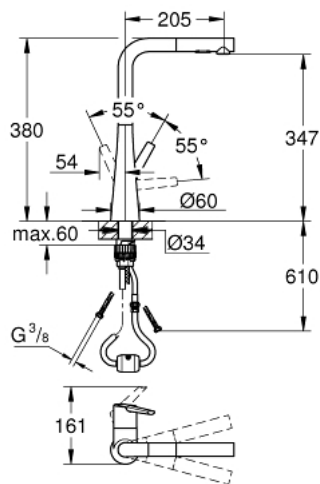

32 553 002 ZEDRA SINGLE-LEVER SINK MIXER 1/2"

PRODUCT DESCRIPTION

- GROHE StarLight chrome finish
- GROHE SilkMove 35 mm ceramic cartridge
- GROHE Magnetic Docking guarantees easy retraction and smooth docking
- pull-out dual spray
- diverter: laminar spray/SpeedClean shower jet
- automatic return to laminar spray
- adjustable flow rate limiter
- swivel tubular spout
- swivel area 360°
- protected against backflow
- flexible connection hoses
- GROHE FastFixation Plus installation system
- GROHE Zero isolated inner water ways - lead and nickel free within the faucet

32 553 002 **ZEDRA SINGLE-LEVER SINK MIXER 1/2"**

SPARE PARTS

- 1: Lever (Order-nr. 48476000)
- 2: Screw ring (Order-nr. 48517000)
- 3: Cartridge (Order-nr. 46374000)
- 4: Hand shower (Order-nr. 48474000)
- 4.1: Flow straightener (Order-nr. 48275000)
- 4.2: Non-return valve (Order-nr. 08565000)
- 4.3: Dirt strainer (Order-nr. 0676800M)
- 5: Shower hose (Order-nr. 48472000)
- 6: Mounting set (Order-nr. 48477000)
- 7: Support plate (Order-nr. 05334000)
- 8: Coupling piece (Order-nr. 46338000)