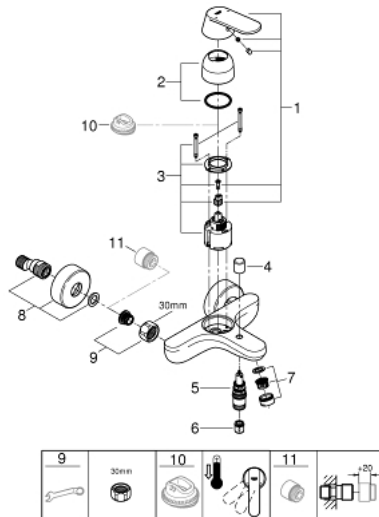

32 831 000 EUROCOSMO SINGLE-LEVER BATH MIXER 1/2"

PRODUCT DESCRIPTION

- wall mounted
- **GROHE SilkMove** 46 mm ceramic cartridge
- **GROHE StarLight** chrome finish
- adjustable flow rate limiter
- automatic diverter: bath/shower
- mousseur
- integrated non-return valve in shower outlet
- S-unions
- protected against backflow

32 831 000 EUROCOSMO SINGLE-LEVER BATH MIXER 1/2"

SPARE PARTS

- 1: Lever (Order-nr. 46682000)
- 2: Cap (Order-nr. 46427000)
- 3: Cartridge (Order-nr. 46048000)
- 4: Diverter knob (Order-nr. 64309000)
- 5: Diverter (Order-nr. 65655000)
- 6: Non-return valve (Order-nr. 08565000)
- 7: Mousseur (Order-nr. 13952000)
- 8: S-union (Order-nr. 12662000)
- 9: Screw connection 1/2" (Order-nr. 45044000)
- 10: Temperature limiter (Order-nr. 46308000)*
- 11: Extension 3/4", 20 mm (Order-nr. 0713000M)*