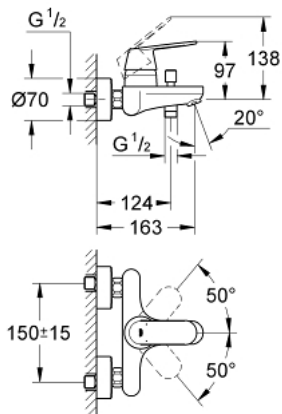

32 831 000 EUROCOSMO SINGLE-LEVER BATH MIXER 1/2"

PRODUCT DESCRIPTION

- wall mounted
- **GROHE SilkMove** 46 mm ceramic cartridge
- **GROHE StarLight** chrome finish
- adjustable flow rate limiter
- automatic diverter: bath/shower
- mousseur
- integrated non-return valve in shower outlet
- S-unions
- protected against backflow

32 831 000 EUROCOSMO SINGLE-LEVER BATH MIXER 1/2"

SPARE PARTS

- 1: Lever (Order-nr. 46682000)
- 2: Cap (Order-nr. 46427000)
- 3: Cartridge (Order-nr. 46048000)
- 4: Diverter knob (Order-nr. 64309000)
- 5: Diverter (Order-nr. 65655000)
- 6: Non-return valve (Order-nr. 08565000)
- 7: Mousseur (Order-nr. 13952000)
- 8: S-union (Order-nr. 12662000)
- 9: Screw connection 1/2" (Order-nr. 45044000)
- 10: Temperature limiter (Order-nr. 46308000)*
- 11: Extension 3/4", 20 mm (Order-nr. 0713000M)*