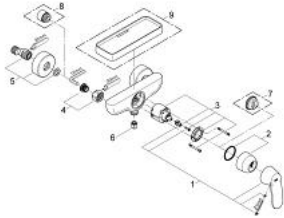

32 837 000 **EUROCOSMO SINGLE-LEVER SHOWER MIXER 1/2"**

**PRODUCT DESCRIPTION**

- wall mounted
- **GROHE SilkMove** 46 mm ceramic cartridge
- **GROHE StarLight** chrome finish
- adjustable flow rate limiter
- shower bottom outlet with integrated non return-valve
- S-unions
- protected against backflow

## 32 837 000 EUROCOSMO SINGLE-LEVER SHOWER MIXER 1/2"

### SPARE PARTS

- 1: Lever (Order-nr. 46682000)
  - 2: Cap (Order-nr. 46427000)
  - 3: Cartridge (Order-nr. 46048000)
  - 4: Screw connection 1/2" (Order-nr. 45044000)
  - 5: S-union (Order-nr. 12662000)
  - 6: Non-return valve (Order-nr. 08565000)
  - 7: Temperature limiter (Order-nr. 46308000)\*
  - 8: Extension 3/4", 20 mm (Order-nr. 0713000M)\*
  - 9: Plastic tray (Order-nr. 18349000)\*
- \* Optional accessories