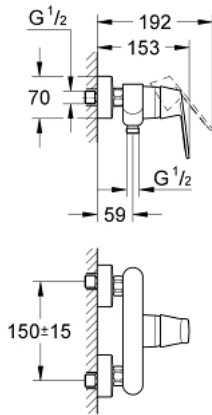

32 837 000 **EUROCOSMO SINGLE-LEVER SHOWER MIXER 1/2"**

**PRODUCT DESCRIPTION**

- wall mounted
- **GROHE SilkMove** 46 mm ceramic cartridge
- **GROHE StarLight** chrome finish
- adjustable flow rate limiter
- shower bottom outlet with integrated non return-valve
- S-unions
- protected against backflow

## 32 837 000 EUROCOSMO SINGLE-LEVER SHOWER MIXER 1/2"

### SPARE PARTS

- 1: Lever (Order-nr. 46682000)
  - 2: Cap (Order-nr. 46427000)
  - 3: Cartridge (Order-nr. 46048000)
  - 4: Screw connection 1/2" (Order-nr. 45044000)
  - 5: S-union (Order-nr. 12662000)
  - 6: Non-return valve (Order-nr. 08565000)
  - 7: Temperature limiter (Order-nr. 46308000)\*
  - 8: Extension 3/4", 20 mm (Order-nr. 0713000M)\*
  - 9: Plastic tray (Order-nr. 18349000)\*
- \* Optional accessories