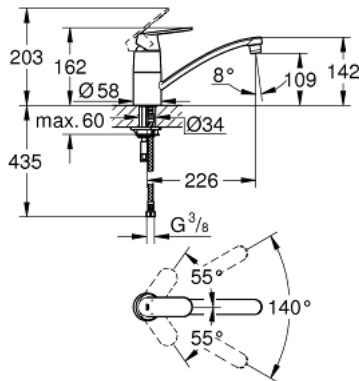

32 842 000 **EUROCOSMO SINGLE-LEVER SINK MIXER 1/2"**

PRODUCT DESCRIPTION

- low spout
- GROHE StarLight finish
- GROHE SilkMove 35 mm ceramic cartridge
- adjustable flow rate limiter
- swivel tubular spout
- swivel area 140°
- flexible connection hoses
- rapid installation system

32 842 000 EUROCOSMO SINGLE-LEVER SINK MIXER 1/2"

SPARE PARTS

- 1: Lever (Order-nr. 46685000)
 - 2: Cap (Order-nr. 46601000)
 - 3: Cartridge (Order-nr. 46374000)
 - 4: Seal kit (Order-nr. 46429K00)
 - 5: Mousseur (Order-nr. 13928000)
 - 6: Outlet (Order-nr. 13205000)
 - 7: Shank mounting kit (Order-nr. 46249000)
 - 8: Mounting wrench (Order-nr. 19017000)*
- * Optional accessories