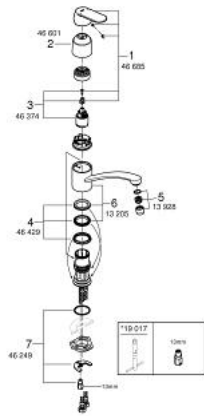

32 842 000 **EUROCOSMO SINGLE-LEVER SINK MIXER 1/2"**

PRODUCT DESCRIPTION

- low spout
- GROHE StarLight finish
- GROHE SilkMove 35 mm ceramic cartridge
- adjustable flow rate limiter
- swivel tubular spout
- swivel area 140°
- flexible connection hoses
- rapid installation system

32 842 000 EUROCOSMO SINGLE-LEVER SINK MIXER 1/2"

SPARE PARTS

- 1: Lever (Order-nr. 46685000)
 - 2: Cap (Order-nr. 46601000)
 - 3: Cartridge (Order-nr. 46374000)
 - 4: Seal kit (Order-nr. 46429K00)
 - 5: Mousseur (Order-nr. 13928000)
 - 6: Outlet (Order-nr. 13205000)
 - 7: Shank mounting kit (Order-nr. 46249000)
 - 8: Mounting wrench (Order-nr. 19017000)*
- * Optional accessories