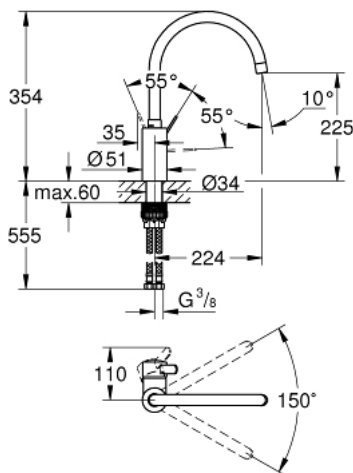

32 843 002 EUROCOSMO SINGLE-LEVER SINK MIXER 1/2"

PRODUCT DESCRIPTION

- high spout
- GROHE StarLight chrome finish
- GROHE SilkMove 35 mm ceramic cartridge
- GROHE Zero isolated inner water ways - lead and nickel free within the faucet
- adjustable flow rate limiter
- swivel tubular spout
- selectable swivel area: 0° / 150°
- flexible connection hoses
- GROHE FastFixation installation system

32 843 002 **EUROCOSMO SINGLE-LEVER SINK MIXER 1/2"**

SPARE PARTS

- 1: Lever (Order-nr. 46683000)
- 2: Mousseur (Order-nr. 48418000)
- 3: Cartridge (Order-nr. 46374000)
- 4: Mounting set (Order-nr. 48477000)
- 5: Socket Spanner (Order-nr. 19332000)*
- * Optional accessories