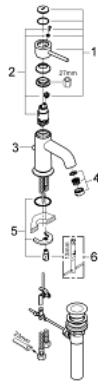

32 862 000 BAUCLASSIC SINGLE-LEVER BASIN MIXER 1/2"

SPARE PARTS, September 2009 – now

- 1: Lever (Spare part-nr. 46761000)
 - 2: Cartridge (Spare part-nr. 46580000)
 - 3: Pop-up rod (Spare part-nr. 06329000)
 - 4: Mousseur (Spare part-nr. 13952000)
 - 5: Shank mounting kit (Spare part-nr. 46249000)
 - 6: Mounting wrench (Spare part-nr. 19017000)*
- * Optional accessories