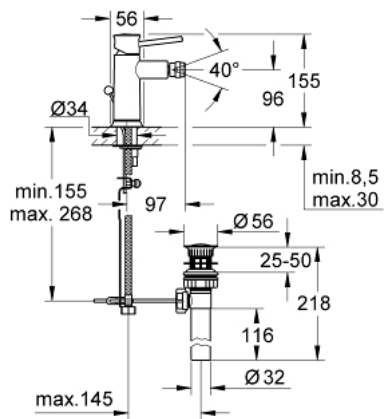

32 864 000 **BAUCLASSIC SINGLE-LEVER BIDET MIXER 1/2"**

**PRODUCT DESCRIPTION**

- Colour: chrome
- GROHE Long-Life 28 mm ceramic cartridge
- GROHE Long-Life finish
- ball-joint mousseur
- pop-up waste set 1 1/4"
- flexible connection hoses
- rapid installation system

## 32 864 000 BAUCLASSIC SINGLE-LEVER BIDET MIXER 1/2"

**SPARE PARTS**, September 2009 – now

- 1: Lever (Spare part-nr. 46761000)
  - 2: Cartridge (Spare part-nr. 46580000)
  - 3: Pop-up rod (Spare part-nr. 06329000)
  - 4: Mousseur (Spare part-nr. 13952000)
  - 5: Shank mounting kit (Spare part-nr. 46249000)
  - 6: Mounting wrench (Spare part-nr. 19017000)\*
- \* Optional accessories