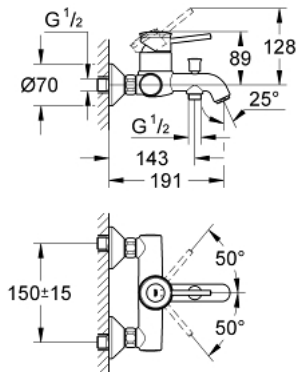

32 865 000 **BAUCLASSIC SINGLE-LEVER BATH MIXER 1/2"**

PRODUCT DESCRIPTION

- Colour: chrome
- wall mounted
- GROHE Long-Life 46 mm ceramic cartridge
- GROHE Long-Life finish
- adjustable flow rate limiter
- automatic diverter: bath/shower
- mousseur
- S-unions

32 865 000 BAUCLASSIC SINGLE-LEVER BATH MIXER 1/2"

SPARE PARTS, September 2009 – now

- 1: Lever (Spare part-nr. 46762000)
- 2: Cap (Spare part-nr. 46584000)
- 3: Cartridge (Spare part-nr. 46048000)
- 4: Diverter knob (Spare part-nr. 65648000)
- 5: Diverter (Spare part-nr. 65655000)
- 6: Mousseur (Spare part-nr. 13952000)
- 7: S-union (Spare part-nr. 12075000)
- 7.1: Seal (Spare part-nr. 0138600M)
- 7.2: Escutcheon (Spare part-nr. 0221000M)
- 8: Screw connection 1/2" (Spare part-nr. 45044000)
- 9: Extension 3/4", 20 mm (Spare part-nr. 0713000M)*
- 10: Special spanner (Spare part-nr. 19377000)*
- 11: Escutcheon (Spare part-nr. 4804900M)*