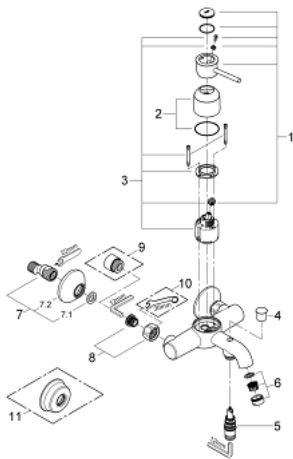

32 865 000 **BAUCLASSIC SINGLE-LEVER BATH MIXER 1/2"**

PRODUCT DESCRIPTION

- Colour: chrome
- wall mounted
- GROHE Long-Life 46 mm ceramic cartridge
- GROHE Long-Life finish
- adjustable flow rate limiter
- automatic diverter: bath/shower
- mousseur
- S-unions

32 865 000 BAUCLASSIC SINGLE-LEVER BATH MIXER 1/2"

SPARE PARTS, September 2009 – now

- 1: Lever (Spare part-nr. 46762000)
- 2: Cap (Spare part-nr. 46584000)
- 3: Cartridge (Spare part-nr. 46048000)
- 4: Diverter knob (Spare part-nr. 65648000)
- 5: Diverter (Spare part-nr. 65655000)
- 6: Mousseur (Spare part-nr. 13952000)
- 7: S-union (Spare part-nr. 12075000)
- 7.1: Seal (Spare part-nr. 0138600M)
- 7.2: Escutcheon (Spare part-nr. 0221000M)
- 8: Screw connection 1/2" (Spare part-nr. 45044000)
- 9: Extension 3/4", 20 mm (Spare part-nr. 0713000M)*
- 10: Special spanner (Spare part-nr. 19377000)*
- 11: Escutcheon (Spare part-nr. 4804900M)*