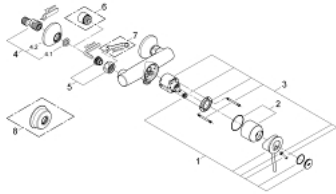

32 867 000 **BAUCLASSIC SINGLE-LEVER SHOWER MIXER 1/2"**

**PRODUCT DESCRIPTION**

- Colour: chrome
- wall mounted
- GROHE Long-Life 46 mm ceramic cartridge
- GROHE Long-Life finish
- adjustable flow rate limiter
- shower bottom outlet 1/2"
- S-unions

## 32 867 000 BAUCLASSIC SINGLE-LEVER SHOWER MIXER 1/2"

### SPARE PARTS, September 2009 – now

- 1: Lever (Spare part-nr. 46762000)
- 2: Cap (Spare part-nr. 46584000)
- 3: Cartridge (Spare part-nr. 46048000)
- 4: S-union (Spare part-nr. 12075000)
- 4.1: Seal (Spare part-nr. 0138600M)
- 4.2: Escutcheon (Spare part-nr. 0221000M)
- 5: Screw connection 1/2" (Spare part-nr. 45044000)
- 6: Extension 3/4", 20 mm (Spare part-nr. 0713000M)\*
- 7: Special spanner (Spare part-nr. 19377000)\*
- 8: Escutcheon (Spare part-nr. 4804900M)\*