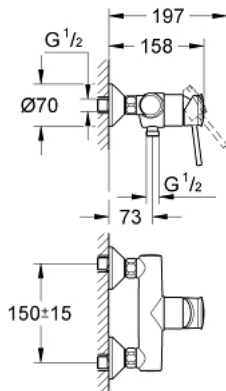

32 867 000 **BAUCLASSIC SINGLE-LEVER SHOWER MIXER 1/2"**

**PRODUCT DESCRIPTION**

- Colour: chrome
- wall mounted
- GROHE Long-Life 46 mm ceramic cartridge
- GROHE Long-Life finish
- adjustable flow rate limiter
- shower bottom outlet 1/2"
- S-unions

## 32 867 000 BAUCLASSIC SINGLE-LEVER SHOWER MIXER 1/2"

### SPARE PARTS, September 2009 – now

- 1: Lever (Spare part-nr. 46762000)
- 2: Cap (Spare part-nr. 46584000)
- 3: Cartridge (Spare part-nr. 46048000)
- 4: S-union (Spare part-nr. 12075000)
- 4.1: Seal (Spare part-nr. 0138600M)
- 4.2: Escutcheon (Spare part-nr. 0221000M)
- 5: Screw connection 1/2" (Spare part-nr. 45044000)
- 6: Extension 3/4", 20 mm (Spare part-nr. 0713000M)\*
- 7: Special spanner (Spare part-nr. 19377000)\*
- 8: Escutcheon (Spare part-nr. 4804900M)\*