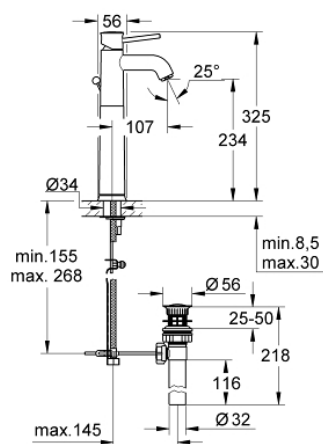

32 868 000 **BAUCLASSIC SINGLE-LEVER BASIN MIXER 1/2"**

**PRODUCT DESCRIPTION**

- Colour: chrome
- for free-standing basins
- GROHE Long-Life 28 mm ceramic cartridge
- GROHE Long-Life finish
- mousseur
- pop-up waste set 1 1/4"
- flexible connection hoses
- rapid installation system

## 32 868 000 BAUCLASSIC SINGLE-LEVER BASIN MIXER 1/2"

### SPARE PARTS, September 2009 – now

- 1: Lever (Spare part-nr. 46761000)
  - 2: Cartridge (Spare part-nr. 46580000)
  - 3: Pop-up rod (Spare part-nr. 06329000)
  - 4: Mousseur (Spare part-nr. 13952000)
  - 5: Shank mounting kit (Spare part-nr. 46249000)
  - 6: Mounting wrench (Spare part-nr. 19017000)\*
- \* Optional accessories