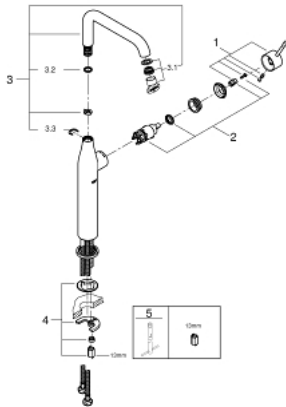

## 32 901 001 GROHE ESSENCE SINGLE-LEVER BASIN MIXER 1/2" XL-SIZE

### PRODUCT DESCRIPTION

- for free-standing basins
- GROHE SilkMove 28 mm ceramic cartridge
- with temperature limiter
- GROHE StarLight chrome finish
- GROHE EcoJoy mousseur 5.7 l/min
- GROHE AquaGuide adjustable mousseur
- GROHE FastFixation Plus installation system
- swivel spout with mousseur and stop limiter
- smooth body
- flexible connection hoses

32 901 001 **GROHE ESSENCE SINGLE-LEVER BASIN MIXER 1/2"**  
**XL-SIZE**

**SPARE PARTS**

1: Lever (Order-nr. 46919000)

2: Cartridge (Order-nr. 46580000)

3: Swivel tube spout (Order-nr. 13375000)

3.1: Mousseur (Order-nr. 48270000)

3.2: Sealing washer Ø13,5 x Ø2,75 (Order-nr. 0128500M)

3.3: Safety ring (Order-nr. 4826600M)

4: Shank mounting kit (Order-nr. 46645000)

5: Mounting wrench (Order-nr. 19017000)\*

\* Optional accessories