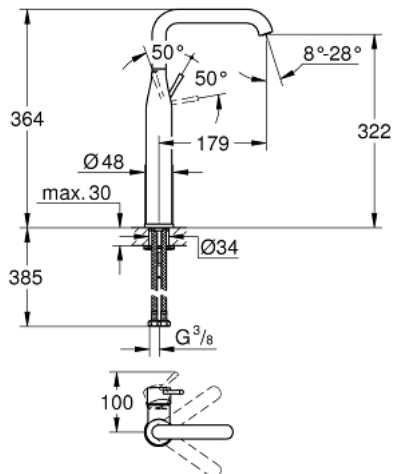

## 32 901 001 GROHE ESSENCE SINGLE-LEVER BASIN MIXER 1/2" XL-SIZE

### PRODUCT DESCRIPTION

- for free-standing basins
- GROHE SilkMove 28 mm ceramic cartridge
- with temperature limiter
- GROHE StarLight chrome finish
- GROHE EcoJoy mousseur 5.7 l/min
- GROHE AquaGuide adjustable mousseur
- GROHE FastFixation Plus installation system
- swivel spout with mousseur and stop limiter
- smooth body
- flexible connection hoses

32 901 001 **GROHE ESSENCE SINGLE-LEVER BASIN MIXER 1/2"**  
**XL-SIZE**

**SPARE PARTS**

1: Lever (Order-nr. 46919000)

2: Cartridge (Order-nr. 46580000)

3: Swivel tube spout (Order-nr. 13375000)

3.1: Mousseur (Order-nr. 48270000)

3.2: Sealing washer Ø13,5 x Ø2,75 (Order-nr. 0128500M)

3.3: Safety ring (Order-nr. 4826600M)

4: Shank mounting kit (Order-nr. 46645000)

5: Mounting wrench (Order-nr. 19017000)\*

\* Optional accessories