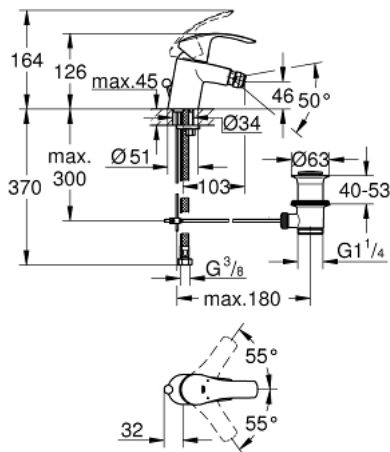

32 929 002 **EUROSMART SINGLE-LEVER BIDET MIXER 1/2"**
S-SIZE

PRODUCT DESCRIPTION

- Colour: chrome
- GROHE SilkMove 35 mm ceramic cartridge
- adjustable flow rate limiter
- with temperature limiter
- GROHE Long-Life finish
- GROHE Water Saving - Less water, perfect flow
- maximum flow rate (at 3 bar): 5 l/min
- GROHE FastFixation installation system
- with ball joint
- pop-up waste set 1 1/4"
- flexible connection hoses

32 929 002 **EUROSMART SINGLE-LEVER BIDET MIXER 1/2"**
S-SIZE

SPARE PARTS, October 2013 – now

- 1: Lever (Spare part-nr. 46897000)
- 2: Cap (Spare part-nr. 46492000)
- 3: Screw coupling (Spare part-nr. 46460000)
- 4: Cartridge (Spare part-nr. 46374000)
- 5: Pop-up rod (Spare part-nr. 06329000)
- 6: Mousseur (Spare part-nr. 48159000)
- 7: Shank mounting kit (Spare part-nr. 46671000)
- 8: Waste set 1 1/4" (Spare part-nr. 28910000)
- 8.1: Plug (Spare part-nr. 07182000)
- 8.2: Eccentric rod (Spare part-nr. 07052000)
- 9: Socket Spanner (Spare part-nr. 19332000)*
- 10: Mounting wrench (Spare part-nr. 19017000)*
- 11: Eccentric rod (Spare part-nr. 07341000)*