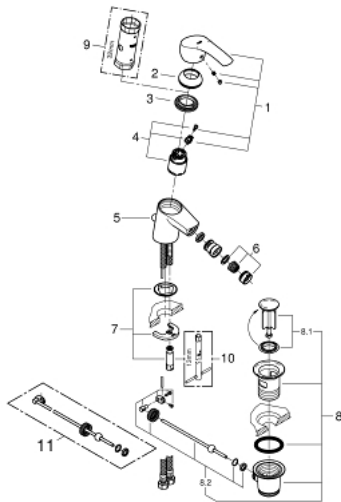

32 929 002 **EUROSMART SINGLE-LEVER BIDET MIXER 1/2"**
S-SIZE

PRODUCT DESCRIPTION

- Colour: chrome
- GROHE SilkMove 35 mm ceramic cartridge
- adjustable flow rate limiter
- with temperature limiter
- GROHE Long-Life finish
- GROHE Water Saving - Less water, perfect flow
- maximum flow rate (at 3 bar): 5 l/min
- GROHE FastFixation installation system
- with ball joint
- pop-up waste set 1 1/4"
- flexible connection hoses

32 929 002 **EUROSMART SINGLE-LEVER BIDET MIXER 1/2"**
S-SIZE

SPARE PARTS, October 2013 – now

- 1: Lever (Spare part-nr. 46897000)
- 2: Cap (Spare part-nr. 46492000)
- 3: Screw coupling (Spare part-nr. 46460000)
- 4: Cartridge (Spare part-nr. 46374000)
- 5: Pop-up rod (Spare part-nr. 06329000)
- 6: Mousseur (Spare part-nr. 48159000)
- 7: Shank mounting kit (Spare part-nr. 46671000)
- 8: Waste set 1 1/4" (Spare part-nr. 28910000)
- 8.1: Plug (Spare part-nr. 07182000)
- 8.2: Eccentric rod (Spare part-nr. 07052000)
- 9: Socket Spanner (Spare part-nr. 19332000)*
- 10: Mounting wrench (Spare part-nr. 19017000)*
- 11: Eccentric rod (Spare part-nr. 07341000)*