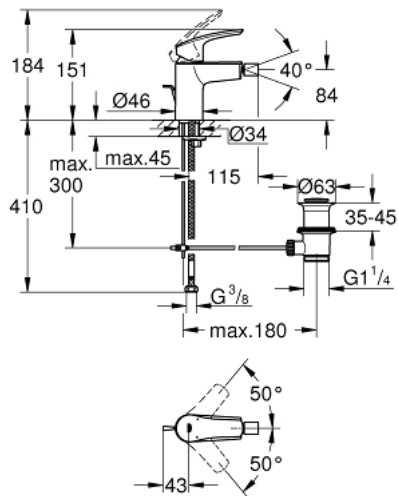

32 929 003 **EUROSMART SINGLE-LEVER BIDET MIXER 1/2"**
S-SIZE

PRODUCT DESCRIPTION

- **GROHE SilkMove** 28 mm ceramic cartridge
- adjustable flow rate limiter
- with temperature limiter
- **GROHE StarLight** chrome finish
- **GROHE EcoJoy** mousseur 5.7 l/min
- **GROHE Zero** isolated inner water ways - lead and nickel free within the faucet
- **GROHE FastFixation** installation system
- with ball joint
- pop-up waste set 1 1/4"
- flexible connection hoses

32 929 003 **EUROSMART SINGLE-LEVER BIDET MIXER 1/2"**
S-SIZE

SPARE PARTS

- 1: lever (Order-nr. 48548000)
- 2: Cap (Order-nr. 46116000)
- 3: Cartridge (Order-nr. 48518000)
- 4: lift rod US (Order-nr. 65936000)
- 5: ball-joint flow control (Order-nr. 48552000)
- 6: Shank mounting kit (Order-nr. 46645000)
- 7: Waste set 1 1/4" (Order-nr. 28910000)
- 7.1: Plug (Order-nr. 07182000)
- 7.2: Eccentric rod (Order-nr. 07052000)
- 8: Mounting wrench (Order-nr. 19017000)*
- 9: Eccentric rod (Order-nr. 07341000)*
- * Optional accessories