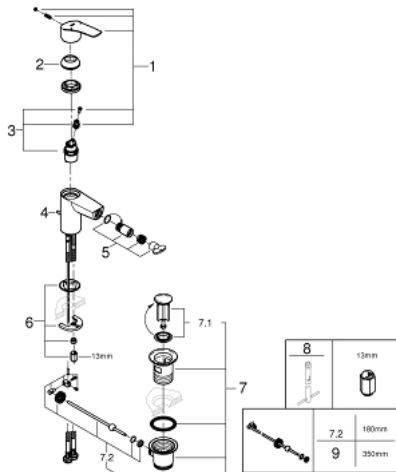

32 929 003 **EUROSMART SINGLE-LEVER BIDET MIXER 1/2"**
S-SIZE

PRODUCT DESCRIPTION

- **GROHE SilkMove** 28 mm ceramic cartridge
- adjustable flow rate limiter
- with temperature limiter
- **GROHE StarLight** chrome finish
- **GROHE EcoJoy** mousseur 5.7 l/min
- **GROHE Zero** isolated inner water ways - lead and nickel free within the faucet
- **GROHE FastFixation** installation system
- with ball joint
- pop-up waste set 1 1/4"
- flexible connection hoses

32 929 003 **EUROSMART SINGLE-LEVER BIDET MIXER 1/2"**
S-SIZE

SPARE PARTS

- 1: lever (Order-nr. 48548000)
- 2: Cap (Order-nr. 46116000)
- 3: Cartridge (Order-nr. 48518000)
- 4: lift rod US (Order-nr. 65936000)
- 5: ball-joint flow control (Order-nr. 48552000)
- 6: Shank mounting kit (Order-nr. 46645000)
- 7: Waste set 1 1/4" (Order-nr. 28910000)
- 7.1: Plug (Order-nr. 07182000)
- 7.2: Eccentric rod (Order-nr. 07052000)
- 8: Mounting wrench (Order-nr. 19017000)*
- 9: Eccentric rod (Order-nr. 07341000)*
- * Optional accessories