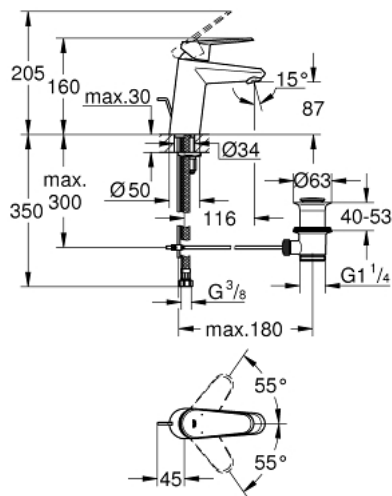

33 190 002 EURODISC COSMOPOLITAN SINGLE-LEVER BASIN MIXER 1/2" S-SIZE

PRODUCT DESCRIPTION

- GROHE SilkMove 35 mm ceramic cartridge
- adjustable flow rate limiter
- GROHE StarLight chrome finish
- GROHE FastFixation Plus installation
- mousseur
- pop-up waste set 1 1/4"
- flexible connection hoses
- optional temperature limiter ref. no. 46 375

33 190 002 EURODISC COSMOPOLITAN SINGLE-LEVER BASIN MIXER 1/2" S-SIZE

SPARE PARTS

- 1: Lever (Order-nr. 46738000)
 - 2: Cap (Order-nr. 46492000)
 - 3: Screw coupling (Order-nr. 46460000)
 - 4: Cartridge (Order-nr. 46374000)
 - 5: Pop-up rod (Order-nr. 46739000)
 - 6: Mousseur (Order-nr. 13929000)
 - 7: Shank mounting kit (Order-nr. 46645000)
 - 8: Waste set 1 1/4" (Order-nr. 28910000)
 - 8.1: Plug (Order-nr. 07182000)
 - 8.2: Eccentric rod (Order-nr. 07052000)
 - 9: Temperature limiter (Order-nr. 46375000)*
 - 10: Socket Spanner (Order-nr. 19332000)*
 - 11: Mounting wrench (Order-nr. 19017000)*
 - 12: Eccentric rod (Order-nr. 07341000)*
- * Optional accessories