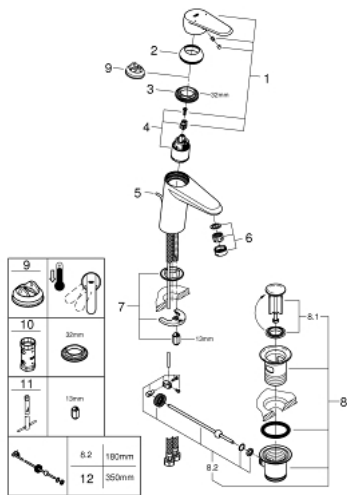

33 190 002 EURODISC COSMOPOLITAN SINGLE-LEVER BASIN MIXER 1/2" S-SIZE

PRODUCT DESCRIPTION

- GROHE SilkMove 35 mm ceramic cartridge
- adjustable flow rate limiter
- GROHE StarLight chrome finish
- GROHE FastFixation Plus installation
- mousseur
- pop-up waste set 1 1/4"
- flexible connection hoses
- optional temperature limiter ref. no. 46 375

33 190 002 EURODISC COSMOPOLITAN SINGLE-LEVER BASIN MIXER 1/2" S-SIZE

SPARE PARTS

- 1: Lever (Order-nr. 46738000)
 - 2: Cap (Order-nr. 46492000)
 - 3: Screw coupling (Order-nr. 46460000)
 - 4: Cartridge (Order-nr. 46374000)
 - 5: Pop-up rod (Order-nr. 46739000)
 - 6: Mousseur (Order-nr. 13929000)
 - 7: Shank mounting kit (Order-nr. 46645000)
 - 8: Waste set 1 1/4" (Order-nr. 28910000)
 - 8.1: Plug (Order-nr. 07182000)
 - 8.2: Eccentric rod (Order-nr. 07052000)
 - 9: Temperature limiter (Order-nr. 46375000)*
 - 10: Socket Spanner (Order-nr. 19332000)*
 - 11: Mounting wrench (Order-nr. 19017000)*
 - 12: Eccentric rod (Order-nr. 07341000)*
- * Optional accessories