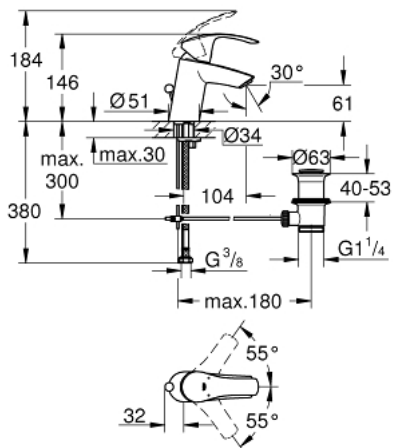

33 265 002 EUROSMART SINGLE-LEVER BASIN MIXER S-SIZE

PRODUCT DESCRIPTION

- single hole installation
- metal lever
- **GROHE SilkMove** 35 mm ceramic cartridge
- adjustable flow rate limiter
- with temperature limiter
- **GROHE StarLight** chrome finish
- **GROHE EcoJoy** mousseur 5.7 l/min
- **GROHE FastFixation** rapid installation system
- pop-up waste set 1 1/4"
- flexible connection hoses

33 265 002 EUROSMART SINGLE-LEVER BASIN MIXER S-SIZE

SPARE PARTS

- 1: Lever (Order-nr. 46897000)
 - 2: Shield (Order-nr. 46492000)
 - 3: Screw coupling (Order-nr. 46460000)
 - 4: Cartridge (Order-nr. 46374000)
 - 5: Pop-up rod (Order-nr. 06329000)
 - 6: Mousseur (Order-nr. 48159000)
 - 7: Shank mounting kit (Order-nr. 46671000)
 - 8: Pop-up waste set 1 1/4" (Order-nr. 28910000)
 - 8.1: Plug (Order-nr. 07182000)
 - 8.2: Eccentric rod (Order-nr. 07052000)
 - 9: Socket spanner (Order-nr. 19332000)*
 - 10: Mounting wrench (Order-nr. 19017000)*
 - 11: Eccentric rod (Order-nr. 07341000)*
- * Optional accessories