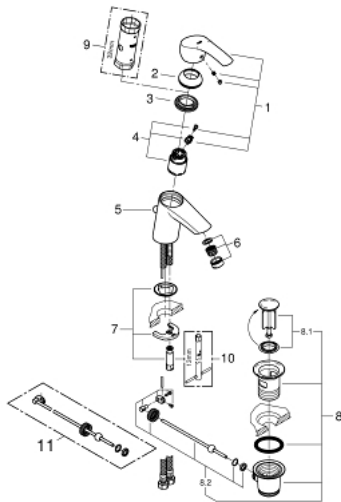

33 265 002 EUROSMART SINGLE-LEVER BASIN MIXER S-SIZE

PRODUCT DESCRIPTION

- single hole installation
- metal lever
- **GROHE SilkMove** 35 mm ceramic cartridge
- adjustable flow rate limiter
- with temperature limiter
- **GROHE StarLight** chrome finish
- **GROHE EcoJoy** mousseur 5.7 l/min
- **GROHE FastFixation** rapid installation system
- pop-up waste set 1 1/4"
- flexible connection hoses

33 265 002 EUROSMART SINGLE-LEVER BASIN MIXER S-SIZE

SPARE PARTS

- 1: Lever (Order-nr. 46897000)
 - 2: Shield (Order-nr. 46492000)
 - 3: Screw coupling (Order-nr. 46460000)
 - 4: Cartridge (Order-nr. 46374000)
 - 5: Pop-up rod (Order-nr. 06329000)
 - 6: Mousseur (Order-nr. 48159000)
 - 7: Shank mounting kit (Order-nr. 46671000)
 - 8: Pop-up waste set 1 1/4" (Order-nr. 28910000)
 - 8.1: Plug (Order-nr. 07182000)
 - 8.2: Eccentric rod (Order-nr. 07052000)
 - 9: Socket spanner (Order-nr. 19332000)*
 - 10: Mounting wrench (Order-nr. 19017000)*
 - 11: Eccentric rod (Order-nr. 07341000)*
- * Optional accessories