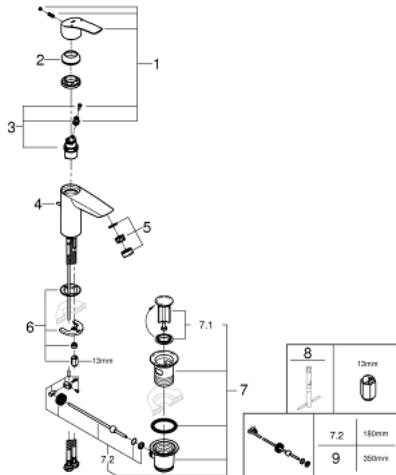

33 265 003 **EUROSMART SINGLE-LEVER BASIN MIXER 1/2"**  
**S-SIZE**

**PRODUCT DESCRIPTION**

- **GROHE SilkMove** 28 mm ceramic cartridge
- adjustable flow rate limiter
- with temperature limiter
- **GROHE StarLight** chrome finish
- **GROHE EcoJoy** mousseur 5.7 l/min
- **GROHE Zero** isolated inner water ways - lead and nickel free within the faucet
- **GROHE FastFixation** installation system
- flexible connection hoses
- pop-up waste set 1 1/4"

33 265 003 **EUROSMART SINGLE-LEVER BASIN MIXER 1/2"**  
**S-SIZE**

**SPARE PARTS**

- 1: lever (Order-nr. 48548000)
  - 2: Cap (Order-nr. 46116000)
  - 3: Cartridge (Order-nr. 48518000)
  - 4: lift rod US (Order-nr. 65936000)
  - 5: Mousseur (Order-nr. 48159000)
  - 6: Shank mounting kit (Order-nr. 46645000)
  - 7: Waste set 1 1/4" (Order-nr. 28910000)
  - 7.1: Plug (Order-nr. 07182000)
  - 7.2: Eccentric rod (Order-nr. 07052000)
  - 8: Mounting wrench (Order-nr. 19017000)\*
  - 9: Eccentric rod (Order-nr. 07341000)\*
- \* Optional accessories