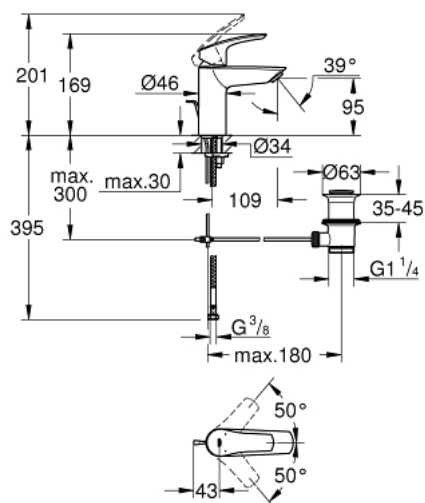

33 265 003 **EUROSMART SINGLE-LEVER BASIN MIXER 1/2"**  
**S-SIZE**

**PRODUCT DESCRIPTION**

- **GROHE SilkMove** 28 mm ceramic cartridge
- adjustable flow rate limiter
- with temperature limiter
- **GROHE StarLight** chrome finish
- **GROHE EcoJoy** mousseur 5.7 l/min
- **GROHE Zero** isolated inner water ways - lead and nickel free within the faucet
- **GROHE FastFixation** installation system
- flexible connection hoses
- pop-up waste set 1 1/4"

33 265 003 **EUROSMART SINGLE-LEVER BASIN MIXER 1/2"**  
**S-SIZE**

**SPARE PARTS**

- 1: lever (Order-nr. 48548000)
  - 2: Cap (Order-nr. 46116000)
  - 3: Cartridge (Order-nr. 48518000)
  - 4: lift rod US (Order-nr. 65936000)
  - 5: Mousseur (Order-nr. 48159000)
  - 6: Shank mounting kit (Order-nr. 46645000)
  - 7: Waste set 1 1/4" (Order-nr. 28910000)
  - 7.1: Plug (Order-nr. 07182000)
  - 7.2: Eccentric rod (Order-nr. 07052000)
  - 8: Mounting wrench (Order-nr. 19017000)\*
  - 9: Eccentric rod (Order-nr. 07341000)\*
- \* Optional accessories