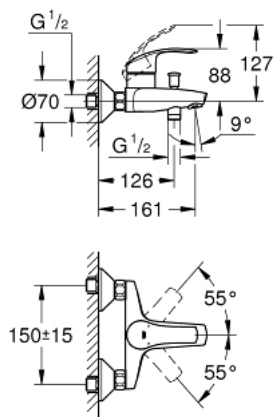

## 33 300 002 EUROSMART SINGLE-LEVER BATH/SHOWER MIXER

### PRODUCT DESCRIPTION

- wall mounted
- metal lever
- **GROHE SilkMove** 35 mm ceramic cartridge
- with temperature limiter
- **GROHE StarLight** chrome finish
- adjustable flow rate limiter
- automatic diverter: bath/shower
- mousseur
- integrated non-return valve in the shower outlet 1/2"
- S-unions
- metal wall escutcheons
- protected against backflow

### SPARE PARTS

- 1: Lever (Order-nr. 46898000)
  - 2: Shield (Order-nr. 46899000)
  - 3: Cartridge (Order-nr. 46374000)
  - 4: Diverter knob (Order-nr. 65648000)
  - 5: Diverter (Order-nr. 65655000)
  - 6: Non-return valve (Order-nr. 08565000)
  - 7: Mousseur (Order-nr. 13952000)
  - 8: Screw joint (Order-nr. 45044000)
  - 9: S-union (Order-nr. 12075000)
  - 9.1: Ball seal dia. 9x6.8 mm (Order-nr. 0138600M)
  - 9.2: Escutcheon (Order-nr. 0221000M)
  - 10: Extension 3/4", 20 mm (Order-nr. 0713000M)\*
  - 11: Socket spanner (Order-nr. 19332000)\*
  - 12: Special spanner (Order-nr. 19377000)\*
- \* Optional accessories