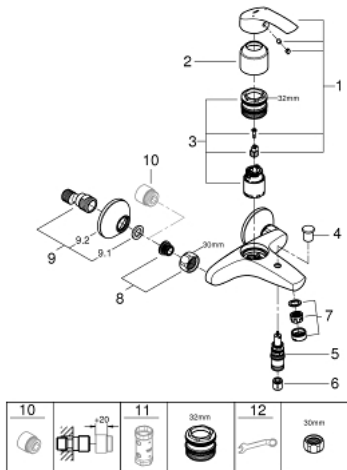

## 33 300 002 EUROSMART SINGLE-LEVER BATH/SHOWER MIXER

### PRODUCT DESCRIPTION

- wall mounted
- metal lever
- **GROHE SilkMove** 35 mm ceramic cartridge
- with temperature limiter
- **GROHE StarLight** chrome finish
- adjustable flow rate limiter
- automatic diverter: bath/shower
- mousseur
- integrated non-return valve in the shower outlet 1/2"
- S-unions
- metal wall escutcheons
- protected against backflow

### SPARE PARTS

- 1: Lever (Order-nr. 46898000)
  - 2: Shield (Order-nr. 46899000)
  - 3: Cartridge (Order-nr. 46374000)
  - 4: Diverter knob (Order-nr. 65648000)
  - 5: Diverter (Order-nr. 65655000)
  - 6: Non-return valve (Order-nr. 08565000)
  - 7: Mousseur (Order-nr. 13952000)
  - 8: Screw joint (Order-nr. 45044000)
  - 9: S-union (Order-nr. 12075000)
  - 9.1: Ball seal dia. 9x6.8 mm (Order-nr. 0138600M)
  - 9.2: Escutcheon (Order-nr. 0221000M)
  - 10: Extension 3/4", 20 mm (Order-nr. 0713000M)\*
  - 11: Socket spanner (Order-nr. 19332000)\*
  - 12: Special spanner (Order-nr. 19377000)\*
- \* Optional accessories