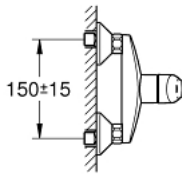

## 33 555 002 EUROSMART SINGLE-LEVER SHOWER MIXER 1/2"

### PRODUCT DESCRIPTION

- wall mounted
- **GROHE SilkMove** 35 mm ceramic cartridge
- with temperature limiter
- **GROHE StarLight** chrome finish
- adjustable flow rate limiter
- shower bottom outlet with integrated non return-valve
- S-unions
- metal wall escutcheons
- protected against backflow

### SPARE PARTS

- 1: Lever (Order-nr. 46898000)
  - 2: Cap (Order-nr. 46899000)
  - 3: Cartridge (Order-nr. 46374000)
  - 4: Screw connection 1/2" (Order-nr. 45044000)
  - 5: S-union (Order-nr. 12075000)
  - 5.1: Seal (Order-nr. 0138600M)
  - 5.2: Escutcheon (Order-nr. 0221000M)
  - 6: Non-return valve (Order-nr. 48276000)
  - 7: Extension 3/4", 20 mm (Order-nr. 0713000M)\*
  - 8: Socket Spanner (Order-nr. 19332000)\*
  - 9: Special spanner (Order-nr. 19377000)\*
- \* Optional accessories