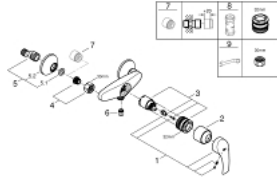

## 33 555 002 EUROSMART SINGLE-LEVER SHOWER MIXER 1/2"

### PRODUCT DESCRIPTION

- wall mounted
- **GROHE SilkMove** 35 mm ceramic cartridge
- with temperature limiter
- **GROHE StarLight** chrome finish
- adjustable flow rate limiter
- shower bottom outlet with integrated non return-valve
- S-unions
- metal wall escutcheons
- protected against backflow

### SPARE PARTS

- 1: Lever (Order-nr. 46898000)
  - 2: Cap (Order-nr. 46899000)
  - 3: Cartridge (Order-nr. 46374000)
  - 4: Screw connection 1/2" (Order-nr. 45044000)
  - 5: S-union (Order-nr. 12075000)
  - 5.1: Seal (Order-nr. 0138600M)
  - 5.2: Escutcheon (Order-nr. 0221000M)
  - 6: Non-return valve (Order-nr. 48276000)
  - 7: Extension 3/4", 20 mm (Order-nr. 0713000M)\*
  - 8: Socket Spanner (Order-nr. 19332000)\*
  - 9: Special spanner (Order-nr. 19377000)\*
- \* Optional accessories