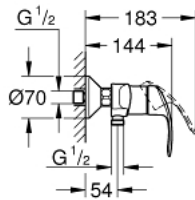

## 33 555 002 EUROSMART SINGLE-LEVER SHOWER MIXER 1/2"

### PRODUCT DESCRIPTION

- wall mounted
- **GROHE SilkMove** 35 mm ceramic cartridge
- with temperature limiter
- **GROHE StarLight** chrome finish
- adjustable flow rate limiter
- shower bottom outlet with integrated non return-valve
- S-unions
- metal wall escutcheons
- protected against backflow

### SPARE PARTS

- 1: Lever (Order-nr. 46898000)
  - 2: Cap (Order-nr. 46899000)
  - 3: Cartridge (Order-nr. 46374000)
  - 4: Screw connection 1/2" (Order-nr. 45044000)
  - 5: S-union (Order-nr. 12075000)
  - 5.1: Seal (Order-nr. 0138600M)
  - 5.2: Escutcheon (Order-nr. 0221000M)
  - 6: Non-return valve (Order-nr. 48276000)
  - 7: Extension 3/4", 20 mm (Order-nr. 0713000M)\*
  - 8: Socket Spanner (Order-nr. 19332000)\*
  - 9: Special spanner (Order-nr. 19377000)\*
- \* Optional accessories