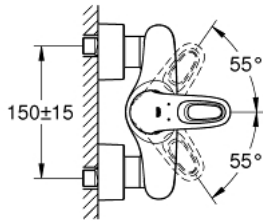

33 590 003 EUROSTYLE SINGLE-LEVER SHOWER MIXER 1/2"

PRODUCT DESCRIPTION

- wall mounted
- loop metal lever
- **GROHE SilkMove** 35 mm ceramic cartridge
- with temperature limiter
- **GROHE StarLight** chrome finish
- adjustable flow rate limiter
- shower outlet 1/2" with integrated non-return valve
- covered S-unions
- protected against backflow

33 590 003 EUROSTYLE SINGLE-LEVER SHOWER MIXER 1/2"

SPARE PARTS

- 1: Lever (Order-nr. 46940000)
 - 2: Cap (Order-nr. 46436000)
 - 3: Screw coupling (Order-nr. 46460000)
 - 4: Cartridge (Order-nr. 46374000)
 - 5: Non-return valve (Order-nr. 48276000)
 - 6: Screw connection 1/2" (Order-nr. 45044000)
 - 7: S-union (Order-nr. 12693000)
 - 8: Special spanner (Order-nr. 19377000)*
 - 9: Extension set 1/2", 30 mm (Order-nr. 46238000)*
- * Optional accessories