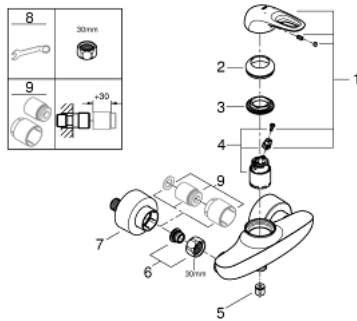

33 590 003 EUROSTYLE SINGLE-LEVER SHOWER MIXER 1/2"

PRODUCT DESCRIPTION

- wall mounted
- loop metal lever
- **GROHE SilkMove** 35 mm ceramic cartridge
- with temperature limiter
- **GROHE StarLight** chrome finish
- adjustable flow rate limiter
- shower outlet 1/2" with integrated non-return valve
- covered S-unions
- protected against backflow

33 590 003 EUROSTYLE SINGLE-LEVER SHOWER MIXER 1/2"

SPARE PARTS

- 1: Lever (Order-nr. 46940000)
 - 2: Cap (Order-nr. 46436000)
 - 3: Screw coupling (Order-nr. 46460000)
 - 4: Cartridge (Order-nr. 46374000)
 - 5: Non-return valve (Order-nr. 48276000)
 - 6: Screw connection 1/2" (Order-nr. 45044000)
 - 7: S-union (Order-nr. 12693000)
 - 8: Special spanner (Order-nr. 19377000)*
 - 9: Extension set 1/2", 30 mm (Order-nr. 46238000)*
- * Optional accessories