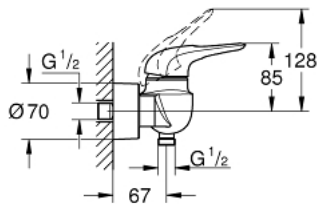

33 590 003 EUROSTYLE SINGLE-LEVER SHOWER MIXER 1/2"

PRODUCT DESCRIPTION

- wall mounted
- loop metal lever
- **GROHE SilkMove** 35 mm ceramic cartridge
- with temperature limiter
- **GROHE StarLight** chrome finish
- adjustable flow rate limiter
- shower outlet 1/2" with integrated non-return valve
- covered S-unions
- protected against backflow

33 590 003 EUROSTYLE SINGLE-LEVER SHOWER MIXER 1/2"

SPARE PARTS

- 1: Lever (Order-nr. 46940000)
 - 2: Cap (Order-nr. 46436000)
 - 3: Screw coupling (Order-nr. 46460000)
 - 4: Cartridge (Order-nr. 46374000)
 - 5: Non-return valve (Order-nr. 48276000)
 - 6: Screw connection 1/2" (Order-nr. 45044000)
 - 7: S-union (Order-nr. 12693000)
 - 8: Special spanner (Order-nr. 19377000)*
 - 9: Extension set 1/2", 30 mm (Order-nr. 46238000)*
- * Optional accessories