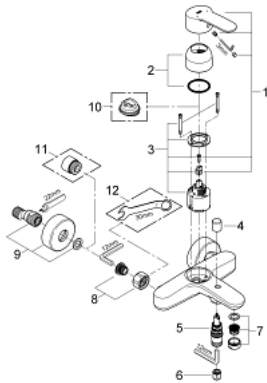

33 591 002 **EUROSTYLE COSMOPOLITAN SINGLE-LEVER BATH MIXER 1/2"**

PRODUCT DESCRIPTION

- wall mounted
- **GROHE SilkMove** 46 mm ceramic cartridge
- **GROHE StarLight** chrome finish
- adjustable flow rate limiter
- automatic diverter: bath/shower
- mousseur
- integrated non-return valve in shower outlet
- S-unions
- protected against backflow

33 591 002 EUROSTYLE COSMOPOLITAN SINGLE-LEVER BATH MIXER 1/2"

SPARE PARTS

- 1: Lever (Order-nr. 46752000)
 - 2: Cap (Order-nr. 46427000)
 - 3: Cartridge (Order-nr. 46048000)
 - 4: Diverter knob (Order-nr. 64309000)
 - 5: Diverter (Order-nr. 65655000)
 - 6: Non-return valve (Order-nr. 08565000)
 - 7: Mousseur (Order-nr. 13941000)
 - 8: Screw connection 1/2" (Order-nr. 45044000)
 - 9: S-union (Order-nr. 12662000)
 - 10: Temperature limiter (Order-nr. 46308000)*
 - 11: Extension 3/4", 20 mm (Order-nr. 0713000M)*
 - 12: Special spanner (Order-nr. 19377000)*
- * Optional accessories