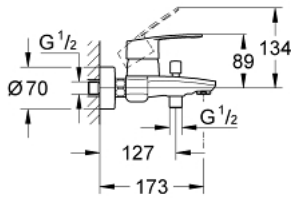

33 591 002 **EUROSTYLE COSMOPOLITAN SINGLE-LEVER BATH MIXER 1/2"**

PRODUCT DESCRIPTION

- wall mounted
- **GROHE SilkMove** 46 mm ceramic cartridge
- **GROHE StarLight** chrome finish
- adjustable flow rate limiter
- automatic diverter: bath/shower
- mousseur
- integrated non-return valve in shower outlet
- S-unions
- protected against backflow

33 591 002 EUROSTYLE COSMOPOLITAN SINGLE-LEVER BATH MIXER 1/2"

SPARE PARTS

- 1: Lever (Order-nr. 46752000)
 - 2: Cap (Order-nr. 46427000)
 - 3: Cartridge (Order-nr. 46048000)
 - 4: Diverter knob (Order-nr. 64309000)
 - 5: Diverter (Order-nr. 65655000)
 - 6: Non-return valve (Order-nr. 08565000)
 - 7: Mousseur (Order-nr. 13941000)
 - 8: Screw connection 1/2" (Order-nr. 45044000)
 - 9: S-union (Order-nr. 12662000)
 - 10: Temperature limiter (Order-nr. 46308000)*
 - 11: Extension 3/4", 20 mm (Order-nr. 0713000M)*
 - 12: Special spanner (Order-nr. 19377000)*
- * Optional accessories