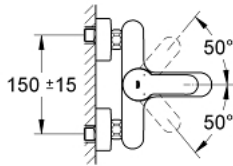

33 591 002 **EUROSTYLE COSMOPOLITAN SINGLE-LEVER BATH MIXER 1/2"**

PRODUCT DESCRIPTION

- wall mounted
- **GROHE SilkMove** 46 mm ceramic cartridge
- **GROHE StarLight** chrome finish
- adjustable flow rate limiter
- automatic diverter: bath/shower
- mousseur
- integrated non-return valve in shower outlet
- S-unions
- protected against backflow

33 591 002 EUROSTYLE COSMOPOLITAN SINGLE-LEVER BATH MIXER 1/2"

SPARE PARTS

- 1: Lever (Order-nr. 46752000)
 - 2: Cap (Order-nr. 46427000)
 - 3: Cartridge (Order-nr. 46048000)
 - 4: Diverter knob (Order-nr. 64309000)
 - 5: Diverter (Order-nr. 65655000)
 - 6: Non-return valve (Order-nr. 08565000)
 - 7: Mousseur (Order-nr. 13941000)
 - 8: Screw connection 1/2" (Order-nr. 45044000)
 - 9: S-union (Order-nr. 12662000)
 - 10: Temperature limiter (Order-nr. 46308000)*
 - 11: Extension 3/4", 20 mm (Order-nr. 0713000M)*
 - 12: Special spanner (Order-nr. 19377000)*
- * Optional accessories