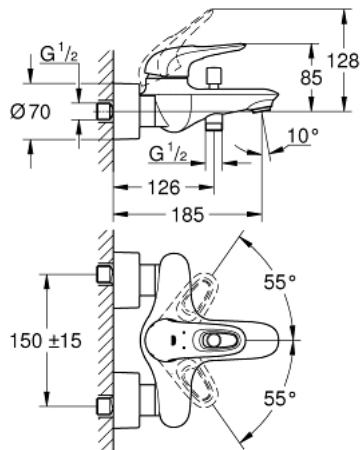

33 591 003 EUROSTYLE SINGLE-LEVER BATH MIXER 1/2"

PRODUCT DESCRIPTION

- wall mounted
- loop metal lever
- **GROHE SilkMove** 35 mm ceramic cartridge
- with temperature limiter
- **GROHE StarLight** chrome finish
- adjustable flow rate limiter
- automatic diverter: bath/shower
- mousseur
- shower outlet 1/2" with integrated non-return valve
- covered S-unions
- protected against backflow

33 591 003 EUROSTYLE SINGLE-LEVER BATH MIXER 1/2"

SPARE PARTS

- 1: Lever (Order-nr. 46940000)
 - 2: Cap (Order-nr. 46436000)
 - 3: Screw coupling (Order-nr. 46460000)
 - 4: Cartridge (Order-nr. 46374000)
 - 5: Diverter knob (Order-nr. 64309000)
 - 6: Mousseur (Order-nr. 13952000)
 - 7: Diverter (Order-nr. 65655000)
 - 8: Non-return valve (Order-nr. 48276000)
 - 9: Screw connection 1/2" (Order-nr. 45044000)
 - 10: S-union (Order-nr. 12693000)
 - 11: Special spanner (Order-nr. 19377000)*
 - 12: Extension set 1/2", 30 mm (Order-nr. 46238000)*
- * Optional accessories