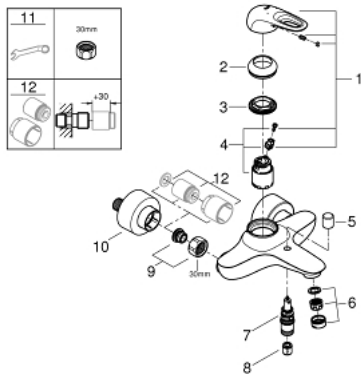

33 591 003 EUROSTYLE SINGLE-LEVER BATH MIXER 1/2"

PRODUCT DESCRIPTION

- wall mounted
- loop metal lever
- **GROHE SilkMove** 35 mm ceramic cartridge
- with temperature limiter
- **GROHE StarLight** chrome finish
- adjustable flow rate limiter
- automatic diverter: bath/shower
- mousseur
- shower outlet 1/2" with integrated non-return valve
- covered S-unions
- protected against backflow

33 591 003 EUROSTYLE SINGLE-LEVER BATH MIXER 1/2"

SPARE PARTS

- 1: Lever (Order-nr. 46940000)
 - 2: Cap (Order-nr. 46436000)
 - 3: Screw coupling (Order-nr. 46460000)
 - 4: Cartridge (Order-nr. 46374000)
 - 5: Diverter knob (Order-nr. 64309000)
 - 6: Mousseur (Order-nr. 13952000)
 - 7: Diverter (Order-nr. 65655000)
 - 8: Non-return valve (Order-nr. 48276000)
 - 9: Screw connection 1/2" (Order-nr. 45044000)
 - 10: S-union (Order-nr. 12693000)
 - 11: Special spanner (Order-nr. 19377000)*
 - 12: Extension set 1/2", 30 mm (Order-nr. 46238000)*
- * Optional accessories