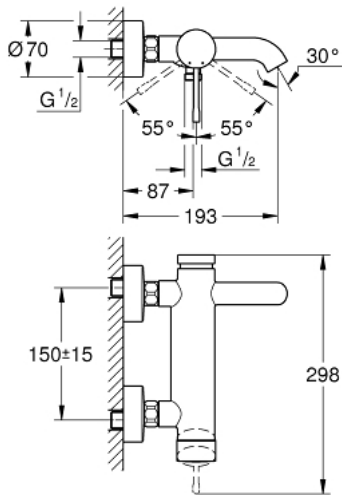

## 33 624 001 GROHE ESSENCE SINGLE-LEVER BATH MIXER 1/2"

### PRODUCT DESCRIPTION

- wall mounted
- **GROHE SilkMove** 35 mm ceramic cartridge
- with temperature limiter
- **GROHE StarLight** chrome finish
- automatic diverter: bath/shower
- mousseur
- 1/2" shower outlet
- integrated non-return valve
- S-unions
- protected against backflow

### SPARE PARTS

- 1: Lever (Order-nr. 46916000)
- 2: Screw coupling (Order-nr. 46460000)
- 3: Cartridge (Order-nr. 46374000)
- 4: S-union (Order-nr. 12662000)
- 5: Screw connection 1/2" (Order-nr. 45044000)
- 6: Diverter (Order-nr. 46920000)
- 7: Non-return valve (Order-nr. 08565000)
- 8: Mousseur (Order-nr. 13926000)
- 9: Extension 3/4", 20 mm (Order-nr. 0713000M)\*
- 10: Special spanner (Order-nr. 19377000)\*