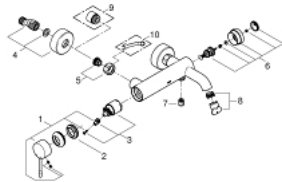

## 33 624 001 GROHE ESSENCE SINGLE-LEVER BATH MIXER 1/2"

### PRODUCT DESCRIPTION

- wall mounted
- **GROHE SilkMove** 35 mm ceramic cartridge
- with temperature limiter
- **GROHE StarLight** chrome finish
- automatic diverter: bath/shower
- mousseur
- 1/2" shower outlet
- integrated non-return valve
- S-unions
- protected against backflow

### SPARE PARTS

- 1: Lever (Order-nr. 46916000)
- 2: Screw coupling (Order-nr. 46460000)
- 3: Cartridge (Order-nr. 46374000)
- 4: S-union (Order-nr. 12662000)
- 5: Screw connection 1/2" (Order-nr. 45044000)
- 6: Diverter (Order-nr. 46920000)
- 7: Non-return valve (Order-nr. 08565000)
- 8: Mousseur (Order-nr. 13926000)
- 9: Extension 3/4", 20 mm (Order-nr. 0713000M)\*
- 10: Special spanner (Order-nr. 19377000)\*