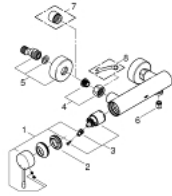

## 33 636 001 GROHE ESSENCE SINGLE-LEVER SHOWER MIXER 1/2"

### PRODUCT DESCRIPTION

- wall mounted
- **GROHE SilkMove** 35 mm ceramic cartridge
- with temperature limiter
- **GROHE StarLight** chrome finish
- 1/2" shower outlet
- integrated non-return valve
- S-unions
- protected against backflow

33 636 001 **GROHE ESSENCE SINGLE-LEVER SHOWER MIXER 1/2"**

**SPARE PARTS**

- 1: Lever (Order-nr. 46916000)
- 2: Screw coupling (Order-nr. 46460000)
- 3: Cartridge (Order-nr. 46374000)
- 4: Screw connection 1/2" (Order-nr. 45044000)
- 5: S-union (Order-nr. 12662000)
- 6: Non-return valve (Order-nr. 47886000)
- 7: Extension 3/4", 20 mm (Order-nr. 0713000M)\*
- 8: Special spanner (Order-nr. 19377000)\*