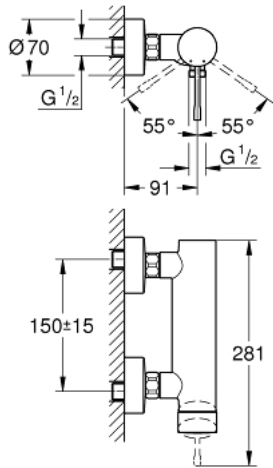

## 33 636 001 GROHE ESSENCE SINGLE-LEVER SHOWER MIXER 1/2"

### PRODUCT DESCRIPTION

- wall mounted
- **GROHE SilkMove** 35 mm ceramic cartridge
- with temperature limiter
- **GROHE StarLight** chrome finish
- 1/2" shower outlet
- integrated non-return valve
- S-unions
- protected against backflow

33 636 001 **GROHE ESSENCE SINGLE-LEVER SHOWER MIXER 1/2"**

**SPARE PARTS**

- 1: Lever (Order-nr. 46916000)
- 2: Screw coupling (Order-nr. 46460000)
- 3: Cartridge (Order-nr. 46374000)
- 4: Screw connection 1/2" (Order-nr. 45044000)
- 5: S-union (Order-nr. 12662000)
- 6: Non-return valve (Order-nr. 47886000)
- 7: Extension 3/4", 20 mm (Order-nr. 0713000M)\*
- 8: Special spanner (Order-nr. 19377000)\*