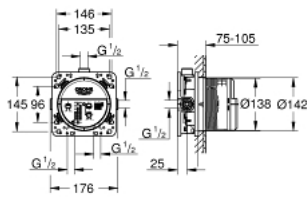

35 600 000 UNIVERSAL ROUGH-IN BOX, 1/2"

PRODUCT DESCRIPTION

- 3 outlets 1/2"
- 2 inlets below, 1/2"
- installation depth 75-105 mm
- connection unit in DR brass
- pre-mounted flushing plug
- stable build-in box and protective cover
- fixation options for solid walls and dry cladding
- gasket
- without set for final installation

35 600 000 **UNIVERSAL ROUGH-IN BOX, 1/2"**

SPARE PARTS

1: Seal kit (Order-nr. 48263000)*

* Optional accessories