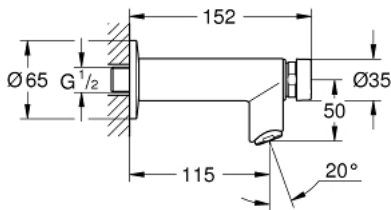

36 266 000 **EUROECO COSMOPOLITAN T SELF-CLOSING PILLAR TAP 1/2"**

PRODUCT DESCRIPTION

- wall mounted
- for cold or premixed water
- marking: blue/red
- GROHE StarLight chrome finish
- GROHE EcoJoy for less water and perfect flow
- flow limiter 5.7 l/min
- 3 adjustable flow times: short - medium - long (factory setting: short), approx. 7, 15, 30 sec (pressure dependent)

36 266 000 **EUROECO COSMOPOLITAN T SELF-CLOSING PILLAR TAP 1/2"**

SPARE PARTS

1: Cartridge (Order-nr. 42383000)

1.1: Seal kit (Order-nr. 4271500M)

1.2: Rings (Order-nr. 4282000M)

2: Mousseur (Order-nr. 48159000)