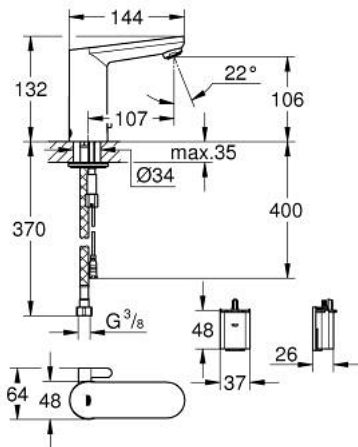

36 327 001 EUROSART COSMOPOLITAN E INFRA-RED ELECTRONIC BASIN MIXER 1/2" WITH MIXING DEVICE AND ADJUSTABLE TEMPERATURE LIMITER

PRODUCT DESCRIPTION

- Colour: chrome
- with infrared sensor for bi-directional communication for monitoring, configuration and service purpose
- 6V lithium battery, type CR-P2
- battery lifetime: approx. 7 years (150 actuations a day)
- GROHE Long-Life finish
- GROHE Water Saving mousseur 5.7 l/min
- flexible connection hoses
- non-return valve
- dirt strainers

36 327 001 EUROSART COSMOPOLITAN E INFRA-RED ELECTRONIC BASIN MIXER 1/2" WITH MIXING DEVICE AND ADJUSTABLE TEMPERATURE LIMITER

SPARE PARTS, May 2023 – now

- 1: Screws (Spare part-nr. 4283100M)
- 2: Mousseur (Spare part-nr. 48159000)
- 3: Solenoid valve (Spare part-nr. 42479000)
- 4: Mixing lever (Spare part-nr. 42401000)
- 4.1: Sealing washer (Spare part-nr. 4284000M)
- 5: Mounting set (Spare part-nr. 42400000)
- 6: Non-return valve (Spare part-nr. 4257200M)
- 7: Filter (Spare part-nr. 4241300M)
- 8: Battery housing with battery (Spare part-nr. 42393000)
- 8.1: Battery (Spare part-nr. 42886000)
- 9: Mounting wrench (Spare part-nr. 19017000)*
- 10: Rotation lock (Spare part-nr. 36276000)*
- 11: Remote control (Spare part-nr. 36407001)*
- 12: Mousseur (Spare part-nr. 36133000)*
- 13: Escutcheon (Spare part-nr. 36370000)*
- 14: Waste set with push-open plug (Spare part-nr. 65807000)*