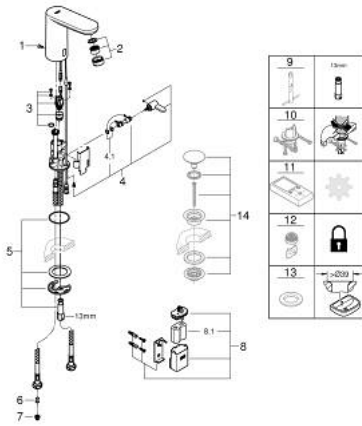

36 327 001 EUROSART COSMOPOLITAN E INFRA-RED ELECTRONIC BASIN MIXER 1/2" WITH MIXING DEVICE AND ADJUSTABLE TEMPERATURE LIMITER

PRODUCT DESCRIPTION

- Colour: chrome
- with infrared sensor for bi-directional communication for monitoring, configuration and service purpose
- 6V lithium battery, type CR-P2
- battery lifetime: approx. 7 years (150 actuations a day)
- GROHE Long-Life finish
- GROHE Water Saving mousseur 5.7 l/min
- flexible connection hoses
- non-return valve
- dirt strainers

- integrated solenoid valve
- external battery
- rapid installation system
- multistage battery status display
- 7 pre-set programs:
 - auto flush
 - thermal disinfection
 - cleaning mode
- additional functions and precise settings by remote control 36 407
- CE approved
- type of protection faucet IP 59K

36 327 001 EUROSART COSMOPOLITAN E INFRA-RED ELECTRONIC BASIN MIXER 1/2" WITH MIXING DEVICE AND ADJUSTABLE TEMPERATURE LIMITER

SPARE PARTS, May 2023 – now

- 1: Screws (Spare part-nr. 4283100M)
- 2: Mousseur (Spare part-nr. 48159000)
- 3: Solenoid valve (Spare part-nr. 42479000)
- 4: Mixing lever (Spare part-nr. 42401000)
- 4.1: Sealing washer (Spare part-nr. 4284000M)
- 5: Mounting set (Spare part-nr. 42400000)
- 6: Non-return valve (Spare part-nr. 4257200M)
- 7: Filter (Spare part-nr. 4241300M)
- 8: Battery housing with battery (Spare part-nr. 42393000)
- 8.1: Battery (Spare part-nr. 42886000)
- 9: Mounting wrench (Spare part-nr. 19017000)*
- 10: Rotation lock (Spare part-nr. 36276000)*
- 11: Remote control (Spare part-nr. 36407001)*
- 12: Mousseur (Spare part-nr. 36133000)*
- 13: Escutcheon (Spare part-nr. 36370000)*
- 14: Waste set with push-open plug (Spare part-nr. 65807000)*