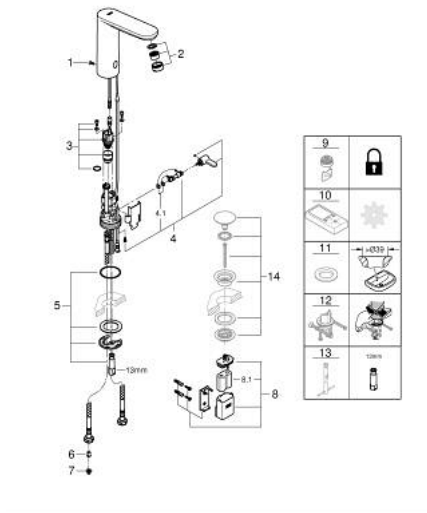

36 422 000 **EUROSMART COSMOPOLITAN E INFRA-RED ELECTRONIC BASIN MIXER 1/2" L-SIZE WITH MIXING DEVICE AND ADJUSTABLE TEMPERATURE LIMITER**

PRODUCT DESCRIPTION

- Colour: chrome
- with infrared sensor for bi-directional communication for monitoring, configuration and service purpose
- 6V lithium battery, type CR-P2
- battery lifetime: approx. 7 years (150 actuations a day)
- GROHE Long-Life finish
- GROHE Water Saving mousseur 5.7 l/min
- flexible connection hoses
- non-return valve
- dirt strainers
- integrated solenoid valve

- external battery
- rapid installation system
- multistage battery status display
- 7 pre-set programs:
- auto flush
- thermal disinfection
- cleaning mode
- additional functions and precise settings by remote control 36 407
- CE approved
- type of protection faucet IP 59K

36 422 000 EUROSMART COSMOPOLITAN E INFRA-RED ELECTRONIC BASIN MIXER 1/2" L-SIZE WITH MIXING DEVICE AND ADJUSTABLE TEMPERATURE LIMITER

SPARE PARTS, May 2023 – now

- 1: Screws (Spare part-nr. 4283100M)
- 2: Mousseur (Spare part-nr. 48159000)
- 3: Solenoid valve (Spare part-nr. 42479000)
- 4: Mixing lever (Spare part-nr. 42401000)
- 4.1: Sealing washer (Spare part-nr. 4284000M)
- 5: Mounting set (Spare part-nr. 42400000)
- 6: Non-return valve (Spare part-nr. 4257200M)
- 7: Filter (Spare part-nr. 4241300M)
- 8: Battery housing with battery (Spare part-nr. 42393000)
- 8.1: Battery (Spare part-nr. 42886000)
- 9: Mousseur (Spare part-nr. 36133000)*
- 10: Remote control (Spare part-nr. 36407001)*
- 11: Escutcheon (Spare part-nr. 36370000)*
- 12: Rotation lock (Spare part-nr. 36276000)*
- 13: Mounting wrench (Spare part-nr. 19017000)*
- 14: Waste set with push-open plug (Spare part-nr. 65807000)*