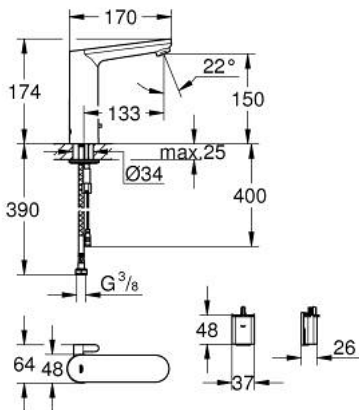

36 422 000 **EUROSMART COSMOPOLITAN E INFRA-RED ELECTRONIC BASIN MIXER 1/2" L-SIZE WITH MIXING DEVICE AND ADJUSTABLE TEMPERATURE LIMITER**

PRODUCT DESCRIPTION

- Colour: chrome
- with infrared sensor for bi-directional communication for monitoring, configuration and service purpose
- 6V lithium battery, type CR-P2
- battery lifetime: approx. 7 years (150 actuations a day)
- GROHE Long-Life finish
- GROHE Water Saving mousseur 5.7 l/min
- flexible connection hoses
- non-return valve
- dirt strainers
- integrated solenoid valve

36 422 000 EUROSMART COSMOPOLITAN E INFRA-RED ELECTRONIC BASIN MIXER 1/2" L-SIZE WITH MIXING DEVICE AND ADJUSTABLE TEMPERATURE LIMITER

SPARE PARTS, May 2023 – now

- 1: Screws (Spare part-nr. 4283100M)
- 2: Mousseur (Spare part-nr. 48159000)
- 3: Solenoid valve (Spare part-nr. 42479000)
- 4: Mixing lever (Spare part-nr. 42401000)
- 4.1: Sealing washer (Spare part-nr. 4284000M)
- 5: Mounting set (Spare part-nr. 42400000)
- 6: Non-return valve (Spare part-nr. 4257200M)
- 7: Filter (Spare part-nr. 4241300M)
- 8: Battery housing with battery (Spare part-nr. 42393000)
- 8.1: Battery (Spare part-nr. 42886000)
- 9: Mousseur (Spare part-nr. 36133000)*
- 10: Remote control (Spare part-nr. 36407001)*
- 11: Escutcheon (Spare part-nr. 36370000)*
- 12: Rotation lock (Spare part-nr. 36276000)*
- 13: Mounting wrench (Spare part-nr. 19017000)*
- 14: Waste set with push-open plug (Spare part-nr. 65807000)*