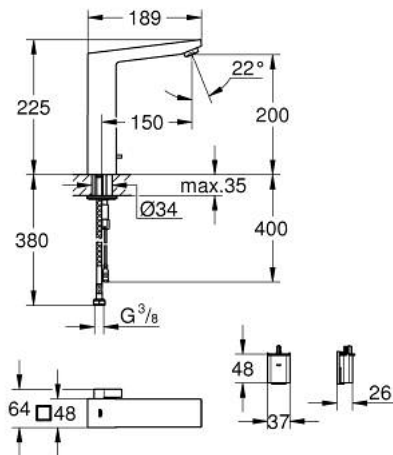

36 441 000 EUROCUBE E INFRA-RED ELECTRONIC BASIN MIXER 1/2" WITH MIXING DEVICE AND ADJUSTABLE TEMPERATURE LIMITER

PRODUCT DESCRIPTION

- Colour: chrome
- with infrared sensor for bi-directional communication for monitoring, configuration and service purpose
- 6V lithium battery, type CR-P2
- battery lifetime: approx. 7 years (150 actuations a day)
- GROHE Long-Life finish
- GROHE Water Saving - Less water, perfect flow
- maximum flow rate (at 3 bar): 5 l/min
- laminar spray regulator
- flexible connection hoses
- non-return valve
- dirt strainers
- integrated solenoid valve
- external battery
- rapid installation system
- multistage battery status display
- 7 pre-set programs:
 - auto flush
 - thermal disinfection
 - cleaning mode
- additional functions and precise settings by remote control 36 407
- CE approved
- type of protection faucet IP 59K