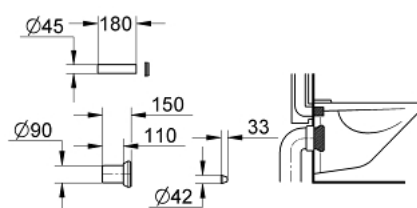

37 311 K00 WC INLET AND OUTLET CONNECTING SET

PRODUCT DESCRIPTION

- for wall hung WC
- connecting pipe \varnothing 45 mm
- waste sleeve \varnothing 90 mm
- 150 mm long
- cover for WC fixing bolts

Pure Freude
an Wasser

37 311 K00 WC INLET AND OUTLET CONNECTING SET

spareParts.drawingMissing

SPARE PARTS

1: Basin fastening (Order-nr. 43511SH0)

2: Connector (Order-nr. 37119000)