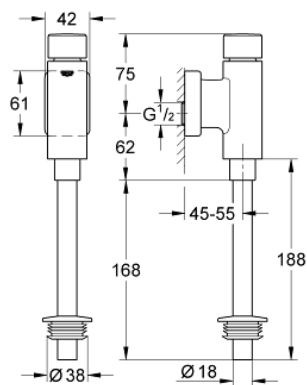

## 37 339 000 RONDO FLUSH VALVE FOR URINAL

### PRODUCT DESCRIPTION

- Colour: chrome
- 15 mm (½")
- chrome plated brass
- integrated stop valve
- GROHE Long-Life finish
- with control cap and flush pipe connection
- flow rate adjustment
- flush volume adjustable 1.0 - 4.0 l
- with wall escutcheon
- flush pipe 200 mm
- rubber connector with escutcheon
- flow pressure min 0.5 bar
- operating pressure max 5 bar minimum 1" supply pipe

### SPARE PARTS, September 2006 – now

- 1: Press button (Spare part-nr. 66728000)
  - 2: Actuation unit (Spare part-nr. 66802000)
  - 3: Piston (Spare part-nr. 43450000)
  - 3.1: Sleeve (Spare part-nr. 4376500M)
  - 4: Supply stop (Spare part-nr. 43393000)
  - 5: Escutcheon (Spare part-nr. 66734000)
  - 6: Nut (Spare part-nr. 42344000)
  - 7: Urinal flush pipe (Spare part-nr. 37035000)
  - 8: Adapter for urinal (Spare part-nr. 43818000)
  - 9: Set of seals (Spare part-nr. 42345000)\*
  - 10: Escutcheon (Spare part-nr. 37391000)\*
- \* Optional accessories