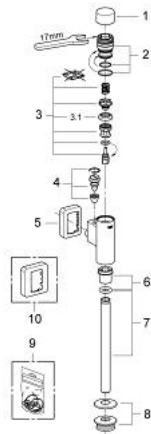

## 37 339 000 RONDO FLUSH VALVE FOR URINAL

### PRODUCT DESCRIPTION

- Colour: chrome
- 15 mm (½")
- chrome plated brass
- integrated stop valve
- GROHE Long-Life finish
- with control cap and flush pipe connection
- flow rate adjustment
- flush volume adjustable 1.0 - 4.0 l
- with wall escutcheon
- flush pipe 200 mm
- rubber connector with escutcheon
- flow pressure min 0.5 bar
- operating pressure max 5 bar minimum 1" supply pipe

### SPARE PARTS, September 2006 – now

- 1: Press button (Spare part-nr. 66728000)
  - 2: Actuation unit (Spare part-nr. 66802000)
  - 3: Piston (Spare part-nr. 43450000)
  - 3.1: Sleeve (Spare part-nr. 4376500M)
  - 4: Supply stop (Spare part-nr. 43393000)
  - 5: Escutcheon (Spare part-nr. 66734000)
  - 6: Nut (Spare part-nr. 42344000)
  - 7: Urinal flush pipe (Spare part-nr. 37035000)
  - 8: Adapter for urinal (Spare part-nr. 43818000)
  - 9: Set of seals (Spare part-nr. 42345000)\*
  - 10: Escutcheon (Spare part-nr. 37391000)\*
- \* Optional accessories