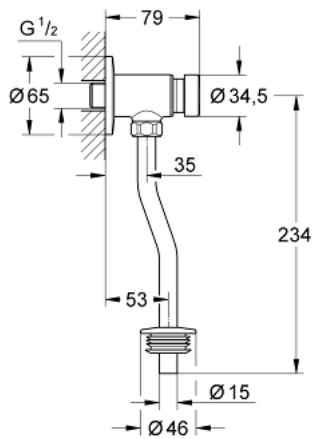

## 37 396 000 PRESS URINAL FLUSH VALVE

### PRODUCT DESCRIPTION

- Colour: chrome
- 15 mm ( $\frac{1}{2}$ " )
- chrome plated brass
- GROHE Long-Life finish
- with wall escutcheon

## 37 396 000 PRESS URINAL FLUSH VALVE

**SPARE PARTS**, March 2012 – now

1: Cartridge (Spare part-nr. 42434000)

1.1: Seal kit (Spare part-nr. 4271500M)

1.2: Rings (Spare part-nr. 4282000M)