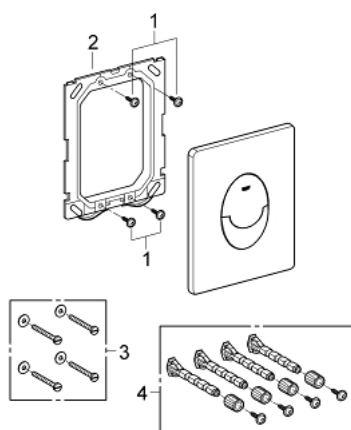

38 505 000 **SKATE AIR WALL PLATE**

PRODUCT DESCRIPTION

- for dual flush
- for pneumatic discharge valve AV1
- vertical installation
- 156 x 197 mm
- ABS
- GROHE StarLight chrome finish
- GROHE EcoJoy for less water and perfect flow

- for combination with Rapid SL and Uniset with GD 2 cisterns

- for use with Rapid SLX please order shaft 66 791 000 (sold separately)

38 505 000 SKATE AIR WALL PLATE

SPARE PARTS

1: Screw (Order-nr. 6636200M)

2: Mounting frame (Order-nr. 43207000)

3: Fixing set (Order-nr. 4308500M)*

4: Fixing set (Order-nr. 4215800M)*

* Optional accessories