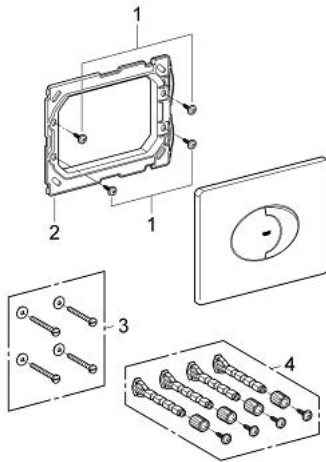

38 506 000 SKATE AIR WALL PLATE

PRODUCT DESCRIPTION

- for dual flush
 - for pneumatic discharge valve AV1
 - horizontal installation
 - 156 x 197 mm
 - ABS
 - GROHE EcoJoy for less water and perfect flow
 - GROHE StarLight chrome finish
-
- for combination with Rapid SL and Uniset with GD 2 cisterns
-
- for use with Rapid SLX please order shaft 66 791 000 (sold separately)

38 506 000 SKATE AIR WALL PLATE

SPARE PARTS

1: Screw (Order-nr. 6636200M)

2: Mounting frame (Order-nr. 43207000)

3: Fixing set (Order-nr. 4308500M)*

4: Fixing set (Order-nr. 4215800M)*

* Optional accessories