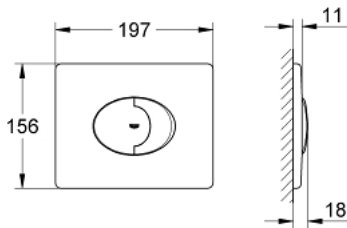

38 506 000 SKATE AIR WALL PLATE

PRODUCT DESCRIPTION

- for dual flush
 - for pneumatic discharge valve AV1
 - horizontal installation
 - 156 x 197 mm
 - ABS
 - GROHE EcoJoy for less water and perfect flow
 - GROHE StarLight chrome finish
-
- for combination with Rapid SL and Uniset with GD 2 cisterns
-
- for use with Rapid SLX please order shaft 66 791 000 (sold separately)

38 506 000 SKATE AIR WALL PLATE

SPARE PARTS

1: Screw (Order-nr. 6636200M)

2: Mounting frame (Order-nr. 43207000)

3: Fixing set (Order-nr. 4308500M)*

4: Fixing set (Order-nr. 4215800M)*

* Optional accessories