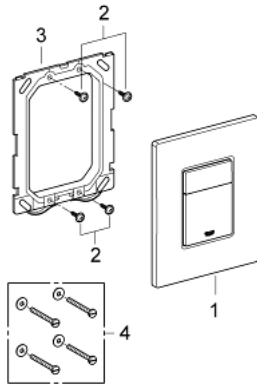

### PRODUCT DESCRIPTION

- for dual flush
- for pneumatic discharge valve AV1
- vertical and horizontal installation
- 156 x 197 mm
- ABS
- GROHE StarLight chrome finish
- GROHE EcoJoy for less water and perfect flow
- for combination with Rapid SL and Uniset with GD 2 cisterns
- for use with Rapid SLX please order shaft 66 791 000 (sold separately)

### SPARE PARTS

1: Top plate with push button (Order-nr. 42371000)

2: Screw (Order-nr. 6636200M)

3: Mounting frame (Order-nr. 43207000)

4: Fixing set (Order-nr. 4308500M)\*

\* Optional accessories