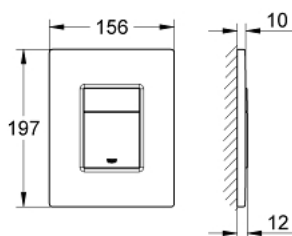

## 38 732 000 SKATE COSMOPOLITAN WALL PLATE

### PRODUCT DESCRIPTION

- for dual flush
- for pneumatic discharge valve AV1
- vertical and horizontal installation
- 156 x 197 mm
- ABS
- GROHE StarLight chrome finish
- GROHE EcoJoy for less water and perfect flow
- for combination with Rapid SL and Uniset with GD 2 cisterns
- for use with Rapid SLX please order shaft 66 791 000 (sold separately)

### SPARE PARTS

1: Top plate with push button (Order-nr. 42371000)

2: Screw (Order-nr. 6636200M)

3: Mounting frame (Order-nr. 43207000)

4: Fixing set (Order-nr. 4308500M)\*

\* Optional accessories