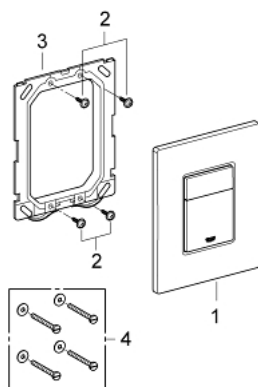

## 38 732 GL0 SKATE COSMOPOLITAN WALL PLATE

### PRODUCT DESCRIPTION

- Colour: cool sunrise
- for dual flush
- for pneumatic discharge valve AV1
- vertical and horizontal installation
- 156 x 197 mm
- ABS
- GROHE Long-Life finish
- GROHE Water Saving - Less water, perfect flow
- for combination with Rapid SL and Uniset with GD 2 cisterns
- for use with Rapid SLX please order shaft 66 791 000 (sold separately)

### SPARE PARTS, March 2015 – now

1: top plate w. push button (Spare part-nr. 42371GL0)

2: Screw (Spare part-nr. 6636200M)

3: Mounting frame (Spare part-nr. 43207000)

4: Fixing set (Spare part-nr. 4308500M)\*