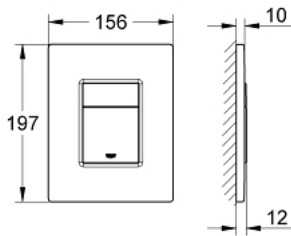

## 38 732 GL0 SKATE COSMOPOLITAN WALL PLATE

### PRODUCT DESCRIPTION

- Colour: cool sunrise
- for dual flush
- for pneumatic discharge valve AV1
- vertical and horizontal installation
- 156 x 197 mm
- ABS
- GROHE Long-Life finish
- GROHE Water Saving - Less water, perfect flow
- for combination with Rapid SL and Uniset with GD 2 cisterns
- for use with Rapid SLX please order shaft 66 791 000 (sold separately)