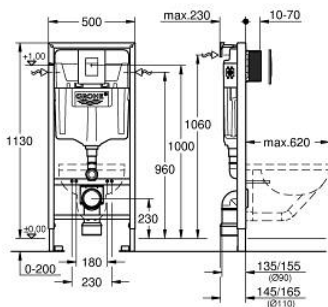

38 772 001 RAPID SL 3-IN-1 SET FOR WC, 1.13 M INSTALLATION HEIGHT

PRODUCT DESCRIPTION

- Colour: chrome
- with flushing cistern GD 2
- Rapid SL element for WC (38 528 001)
- Skate Cosmopolitan flush plate, chrome (38 732 000)
- wall brackets (38 558 00M)

38 772 001 **RAPID SL 3-IN-1 SET FOR WC, 1.13 M INSTALLATION HEIGHT**

SPARE PARTS, October 2021 – now

- 1: Threaded bolt (Spare part-nr. 4276400M)
- 2: WC inlet and outlet connecting set (Spare part-nr. 37311K00)
- 2.1: Basin fastening (Spare part-nr. 43511SH0)
- 2.2: Connector (Spare part-nr. 37119000)
- 3: PP-outlet bend \varnothing 90 mm (Spare part-nr. 42327000)
- 4: 4" Outlet Adaptor for Rapid SL (Spare part-nr. 42242000)
- 5: Support for outlet bend (Spare part-nr. 42243000)
- 6: Revision shaft

(Spare part-nr. 66791000)
- 7: Filling valve (Spare part-nr. 37095000)
- 7.1: Lever (Spare part-nr. 43734000)
- 7.1.1: Seal (Spare part-nr. 4377000M)
- 7.2: Valve head (Spare part-nr. 43536000)
- 7.3: Membrane (Spare part-nr. 4375800M)
- 7.4: Screw cap (Spare part-nr. 43735000)
- 7.5: Valve FLOAT, 5 pcs.. (Spare part-nr. 4379100M)
- 7.6: Set of seals (Spare part-nr. 43722000)*
- 8: Support device (Spare part-nr. 42246000)
- 9: Tube (Spare part-nr. 42233000)
- 9.1: Sealing washer (Spare part-nr. 0319100M)
- 10: Dual Flush discharge valve AV1 (Spare part-nr. 42320000)
- 10.1: Extension for overflow pipe (Spare part-nr. 42313000)
- 10.2: Pneumatic hose (Spare part-nr. 42319000)
- 10.3: Seal (Spare part-nr. 42310000)
- 11: Valve seat for GD2 (Spare part-nr. 42315000)
- 12: Wall brackets