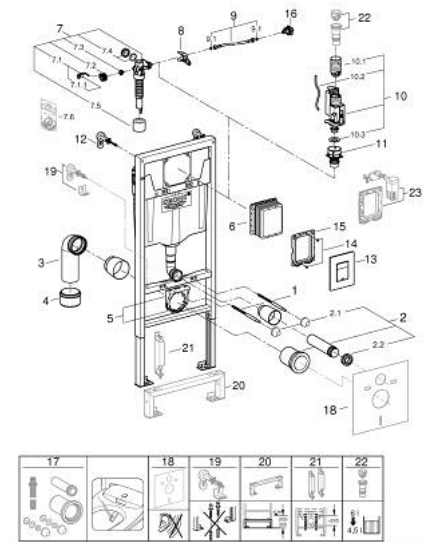

38 772 001 RAPID SL 3-IN-1 SET FOR WC, 1.13 M INSTALLATION HEIGHT

PRODUCT DESCRIPTION

- Colour: chrome
- with flushing cistern GD 2
- Rapid SL element for WC (38 528 001)
- Skate Cosmopolitan flush plate, chrome (38 732 000)
- wall brackets (38 558 00M)

38 772 001 **RAPID SL 3-IN-1 SET FOR WC, 1.13 M INSTALLATION HEIGHT**

SPARE PARTS, October 2021 – now

- 1: Threaded bolt (Spare part-nr. 4276400M)
- 2: WC inlet and outlet connecting set (Spare part-nr. 37311K00)
- 2.1: Basin fastening (Spare part-nr. 43511SH0)
- 2.2: Connector (Spare part-nr. 37119000)
- 3: PP-outlet bend \varnothing 90 mm (Spare part-nr. 42327000)
- 4: 4" Outlet Adaptor for Rapid SL (Spare part-nr. 42242000)
- 5: Support for outlet bend (Spare part-nr. 42243000)
- 6: Revision shaft

(Spare part-nr. 66791000)
- 7: Filling valve (Spare part-nr. 37095000)
- 7.1: Lever (Spare part-nr. 43734000)
- 7.1.1: Seal (Spare part-nr. 4377000M)
- 7.2: Valve head (Spare part-nr. 43536000)
- 7.3: Membrane (Spare part-nr. 4375800M)
- 7.4: Screw cap (Spare part-nr. 43735000)
- 7.5: Valve FLOAT, 5 pcs.. (Spare part-nr. 4379100M)
- 7.6: Set of seals (Spare part-nr. 43722000)*
- 8: Support device (Spare part-nr. 42246000)
- 9: Tube (Spare part-nr. 42233000)
- 9.1: Sealing washer (Spare part-nr. 0319100M)
- 10: Dual Flush discharge valve AV1 (Spare part-nr. 42320000)
- 10.1: Extension for overflow pipe (Spare part-nr. 42313000)
- 10.2: Pneumatic hose (Spare part-nr. 42319000)
- 10.3: Seal (Spare part-nr. 42310000)
- 11: Valve seat for GD2 (Spare part-nr. 42315000)
- 12: Wall brackets