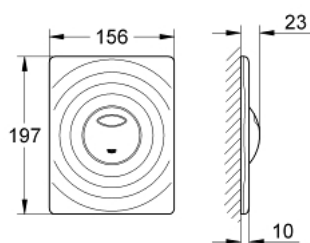

38 861 000 SURF WALL PLATE

PRODUCT DESCRIPTION

- for dual flush
- for pneumatic discharge valve AV1
- vertical and horizontal installation
- 156 x 197 mm
- ABS
- GROHE StarLight chrome finish
- GROHE EcoJoy for less water and perfect flow
- for combination with Rapid SL and Uniset with GD 2 cisterns
- for use with Rapid SLX please order shaft 66 791 000 (sold separately)

38 861 000 SURF WALL PLATE

SPARE PARTS

1: Screw (Order-nr. 6636200M)

2: Mounting frame (Order-nr. 43207000)

3: Fixing set (Order-nr. 4308500M)*

4: Fixing set (Order-nr. 4215800M)*

* Optional accessories