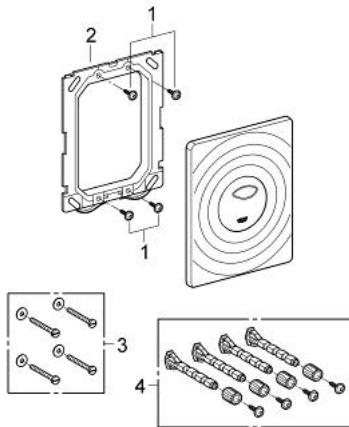

38 861 000 SURF WALL PLATE

PRODUCT DESCRIPTION

- for dual flush
- for pneumatic discharge valve AV1
- vertical and horizontal installation
- 156 x 197 mm
- ABS
- GROHE StarLight chrome finish
- GROHE EcoJoy for less water and perfect flow
- for combination with Rapid SL and Uniset with GD 2 cisterns
- for use with Rapid SLX please order shaft 66 791 000 (sold separately)

38 861 000 SURF WALL PLATE

SPARE PARTS

1: Screw (Order-nr. 6636200M)

2: Mounting frame (Order-nr. 43207000)

3: Fixing set (Order-nr. 4308500M)*

4: Fixing set (Order-nr. 4215800M)*

* Optional accessories