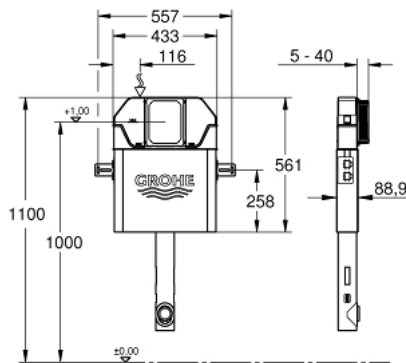

## 39 694 000 SOLO SLIM FLUSHING CISTERN FOR WC 88.9 MM

### PRODUCT DESCRIPTION (1/2)

- flushing cistern SLIM, 3 - 6 l, containing following features:
- adjustment ex factory 6 l and 3 l
- pneumatic discharge valve offering 3 modes of operation: dual flush or start/stop or single flush
- water supply from top
- " water supply connection including integrated angle valve and push fit flexible hose union
- low noise (group I acc. to German Noise Specification)
- insulated against condensation
- Shortable inspection shaft incl. protection during construction phase, for vertical use

## 39 694 000 **SOLO SLIM FLUSHING CISTERN FOR WC 88.9 MM**

### **PRODUCT DESCRIPTION** (2/2)

- for mounting of small flush plates revision shaft 40 949 000 to be ordered separately